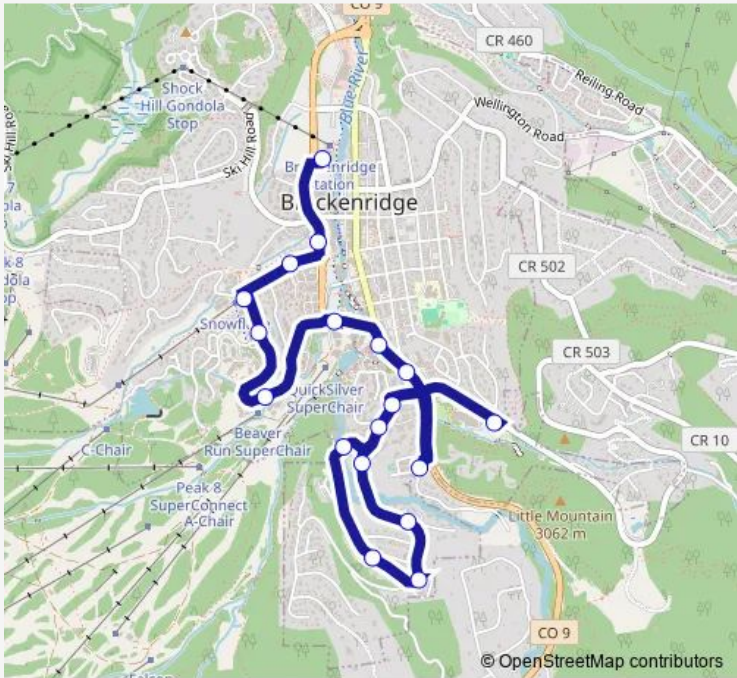

Bus Brown

[Go to website](#)

Direction
Ice Rink — Breckenridge Station
10 stops
[Open route schedule](#)

- Ice Rink
- Main St. Junction
- Park Ave. Lofts
- Valdoro Mountain Lodge
- Beaver Run
- Elk Ridge
- Snowflake Lift
- Sundowner
- River Mountain Lodge
- Breckenridge Station

Route schedule
Ice Rink — Breckenridge Station

Monday	06:10-17:41
Tuesday	06:10-17:41
Wednesday	06:10-17:41
Thursday	06:10-17:41
Friday	06:10-17:41
Saturday	06:10-17:41
Sunday	06:10-17:41

Route info
Direction: Ice Rink
Stops: 10
Trip Duration: 0 hour 10 min

Direction

Ice Rink — Breckenridge Station

8 stops

[Open route schedule](#)

Ice Rink

Main St. Station

Park Ave. Lofts

Valdoro Mountain Lodge

Beaver Run

F-Lot

River Mountain Lodge

Breckenridge Station

Route schedule

Ice Rink — Breckenridge Station

Monday 17:59-23:29

Tuesday 17:59-23:29