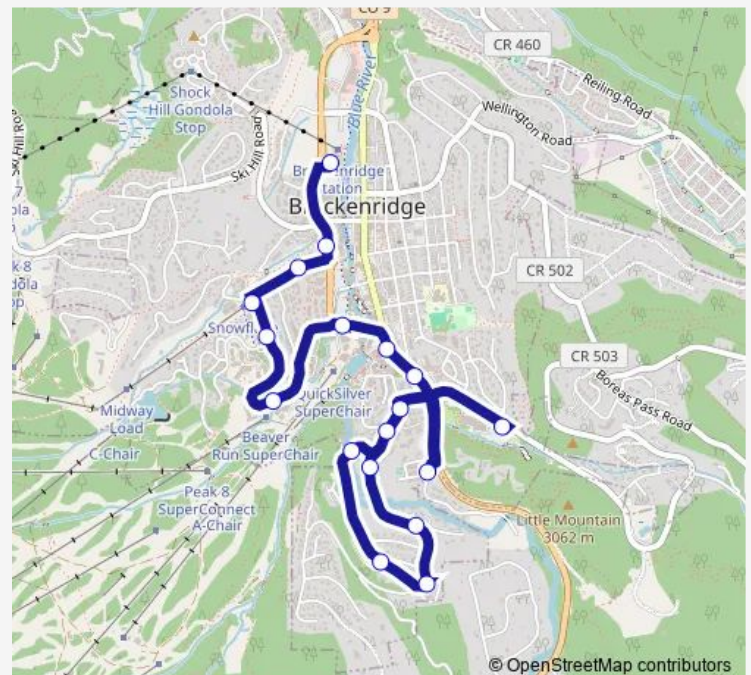

Route schedule

Ice Rink — Breckenridge Station

Monday 06:10-17:41

Tuesday 06:10-17:41

Wednesday 06:10-17:41

Thursday 06:10-17:41

Friday 06:10-17:41

Saturday 06:10-17:41

Sunday 06:10-17:41

Route info

Direction: Ice Rink

Stops: 10

Trip Duration: 0 hour 10 min

 Brown

Direction

Ice Rink — Breckenridge Station

8 stops

[Open route schedule](#)

Ice Rink

Main St. Station

Park Ave. Lofts

Valdoro Mountain Lodge

Beaver Run

F-Lot

Tuesday 06:15-23:15

Wednesday 06:15-23:15

Thursday 06:15-23:15

Friday 06:15-23:15

Saturday 06:15-23:15

Sunday 06:15-23:15

Route info

Direction: Breckenridge Station