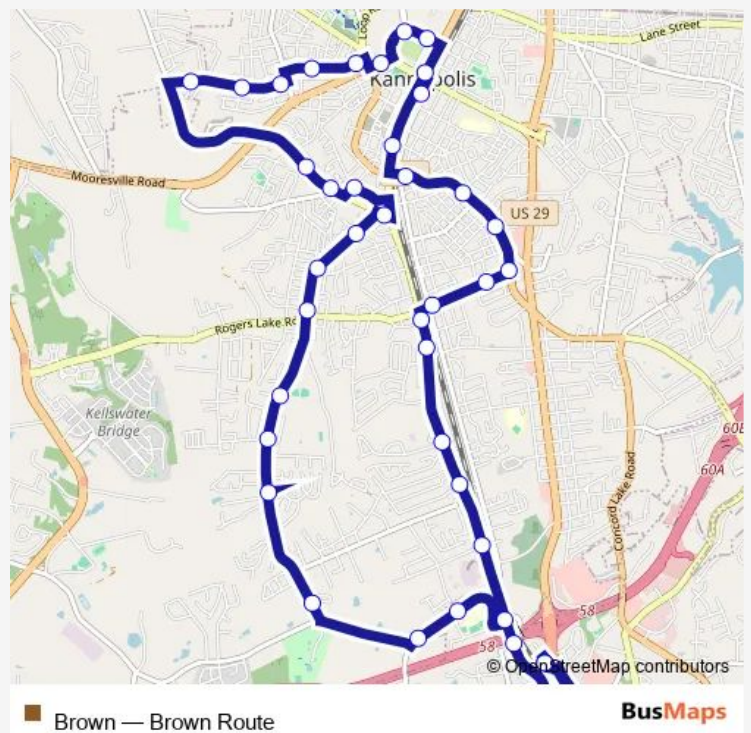

**Bus Brown Brown Route**

[Go to website](#)

**Direction**  
 Rider Transit Center (Brown) — Rider Transit Center (Brown)  
 39 stops  
[Open route schedule](#)

- Rider Transit Center (Brown)
- Kannapolis Hwy & DMV-Ob
- Winecoff School Rd & Shady Lane Ave
- Winecoff School Rd & Orphanage Rd
- Oakwood Ave & Orphanage Cir
- Oakwood Ave & Lantern Way
- Oakwood Ave & Sunset Dr
- Oakwood Ave & The Kannapolis Middle School
- Oakwood Ave & Rogers Lake Rd
- Richard Ave & Beechwood St
- Richard Ave & Cabarrus Arms Apts
- Bethpage Rd & Aileen Ave
- Leonard Ave & Bell St
- Rainbow Dr & Westgreen Dr
- Rainbow Dr & Leisure Park Cir
- Pine St & Ridge Apts
- Pine St & Key West Ave
- Pine St & Needles Ct
- Juniper St & Jasmine Ave
- Juniper St & Cabarrus Health Alliance
- Watson Crick Rd & Wellness Way

**Route schedule**

Rider Transit Center (Brown) — Rider Transit Center (Brown)

Monday	05:30-19:30
Tuesday	05:30-19:30
Wednesday	05:30-19:30
Thursday	05:30-19:30
Friday	05:30-19:30
Saturday	08:30-19:30
Sunday	08:30-19:30

**Route info**

Direction: Rider Transit Center (Brown)  
 Stops: 39  
 Trip Duration: 0 hour 50 min

Biotechnology Lane & Laureate Way

Laureate Way & Research Campus Dr

N Main St & MLK Jr. Ave

Kannapolis Train Station

S Main St & Triage St

S Main St & Fredrick Ave

S Main St & Briarcliff Dr

S Main St & Springway Dr

S Main St & Easy St

Kannapolis Hwy & DMV- Ib

Rider Transit Center (Brown)

Brown Bus time schedules and route maps are available in an offline PDF at [busmaps.com](https://busmaps.com). Use the [busmaps.com](https://busmaps.com) website to see live bus times, train schedule or subway schedule, and step-by-step directions for all public transit in Concord