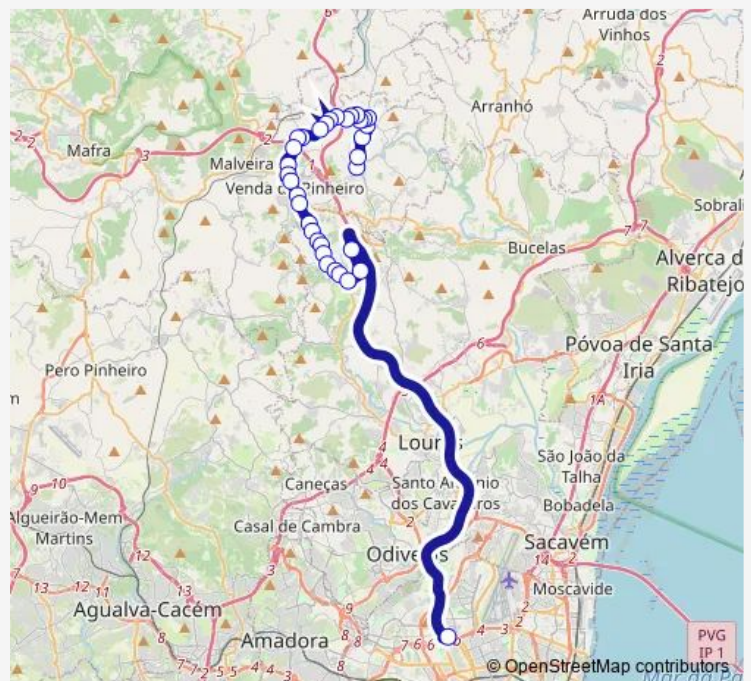

Friday 06:30-17:30

Saturday —

Sunday —

Route info

Direction: Av de Portugal 17

Stops: 34

Trip Duration: 0 hour 59 min

2744 — Lisboa (C. Grande) - Póvoa da Galega via A8 Lousa e Freixeira