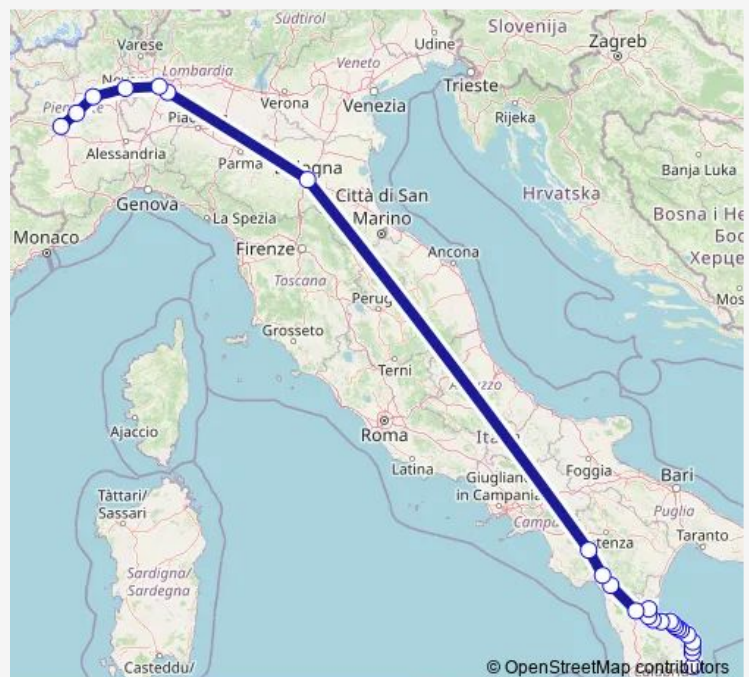

Direction

Crotone — Turin (Vittorio Emanuele)

25 stops

[Open route schedule](#)

Crotone

Strongoli Marina

Torre Melissa

Cirò Marina (SP 7 adiacente Eurospin)

Saturday 15:20-16:20

Sunday 15:20-16:20

Route info

Direction: Crotone

Stops: 25

Trip Duration: 18 hour 15 min

Novara (Veveri A4 westbound)

Santhià (motorway A4 westbound)

Chivasso Centro (motorway A4 westbound)

Turin (Vittorio Emanuele)

Direction

Turin (Vittorio Emanuele) — Crotone

24 stops

[Open route schedule](#)

Turin (Vittorio Emanuele)

Chivasso Centro (motorway A4 eastbound)

Cariati

Torretta Crucoli

Cirò Marina (SP 7 adiacente Eurospin)

Torre Melissa

Strongoli Marina

Crotone

Route schedule

Turin (Vittorio Emanuele) — Crotone