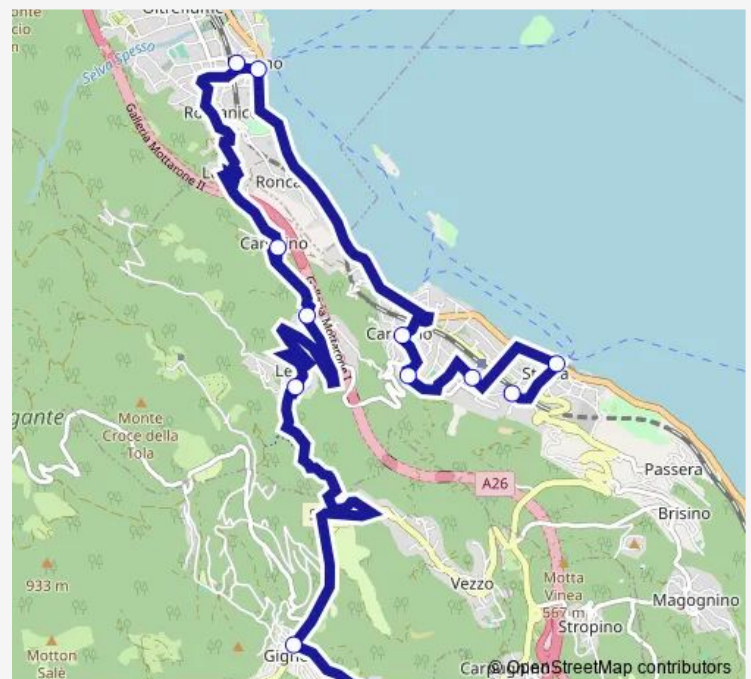

Levo

Gignese

Nocco

Route schedule

Stresa - Scuole Elementari - VIA A. Fogazzaro — Nocco

Monday 06:25-16:25

Tuesday 06:25-16:25

Wednesday 06:25-16:25

Thursday 06:25-16:25

Friday 06:25-16:25

Saturday —

Sunday —

Route info

Direction: Stresa - Scuole Elementari - VIA A. Fogazzaro

Stops: 12

Trip Duration: 0 hour 42 min

032 — Stresa - Armeno - Orta

Direction

Stresa - Imbarcadero — Nocco

8 stops

[Open route schedule](#)

Stresa - Imbarcadero

Stresa - Ponte Roddo

Stresa - Stazione Ferroviaria

Tuesday 06:30-12:00

Wednesday 06:30-12:00

Thursday 06:30-12:00

Friday 06:30-12:00

Saturday 06:30-12:00

Sunday —

Route info

Direction: Stresa - Imbarcadero