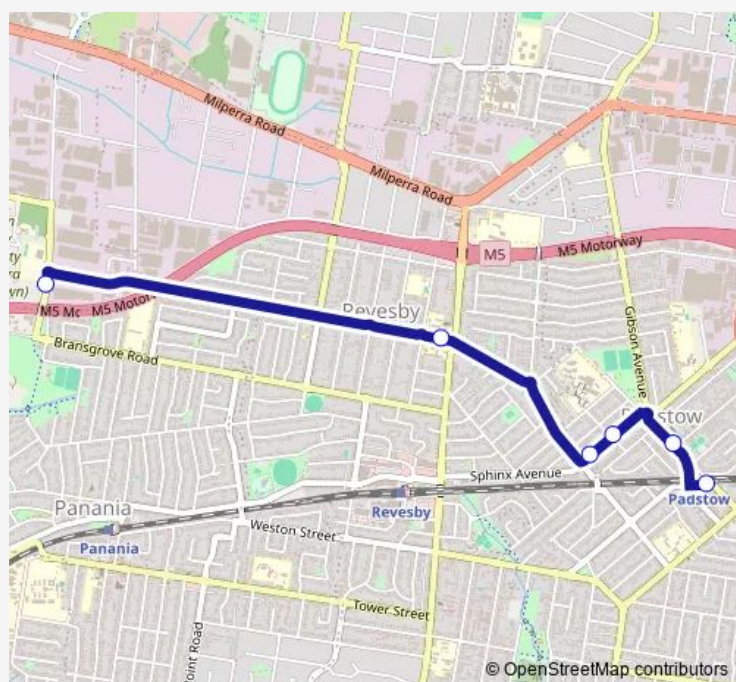

School Bus S169 Mt St Joseph School to Padstow Station via Revesby PS, Revesby

[Go to website](#)

Direction

Horsley Rd Opp Beaconsfield St — Padstow Station, Howard Rd

6 stops

[Open route schedule](#)

Horsley Rd Opp Beaconsfield St

Revesby Public School, Beaconsfield St

Sphinx Av After Doyle Rd

Sphinx Av At Pyramid Av

Cahors Rd At Iberia St

Padstow Station, Howard Rd

Route schedule

Horsley Rd Opp Beaconsfield St — Padstow Station, Howard Rd

Monday	15:37
Tuesday	15:37
Wednesday	15:37
Thursday	15:37
Friday	15:37
Saturday	—
Sunday	—

Route info

Direction: Horsley Rd Opp Beaconsfield St

Stops: 6

Trip Duration: 0 hour 16 min

S169 School Bus time schedules and route maps are available in an offline PDF at busmaps.com. Use the busmaps.com website to see live bus times, train schedule or subway schedule, and step-by-step directions for all public transit in Liverpool