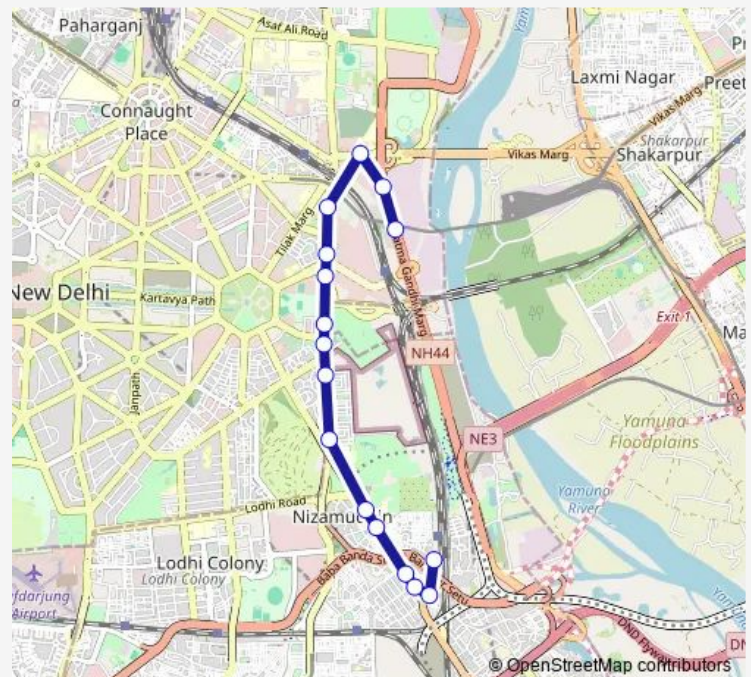

Bus 156stlup

[Go to website](#)

Direction

Indraprastha Depot — Nizamuddin Railway Station

16 stops

[Open route schedule](#)

Indraprastha Depot

IP Power House (ITO Ring Road)

Monday 04:43-16:20

Tuesday 04:43-16:20

Wednesday 04:43-16:20

Thursday 04:43-16:20

Friday 04:43-16:20

Saturday 04:43-16:20

Sunday 04:43-16:20

Route info

Direction: Indraprastha Depot

Stops: 16

Trip Duration: 0 hour 27 min

156stlup

156stlup Bus time schedules and route maps are available in an offline PDF at busmaps.com. Use the busmaps.com website to see live bus times, train schedule or subway schedule, and step-by-step directions for all public transit in New Delhi