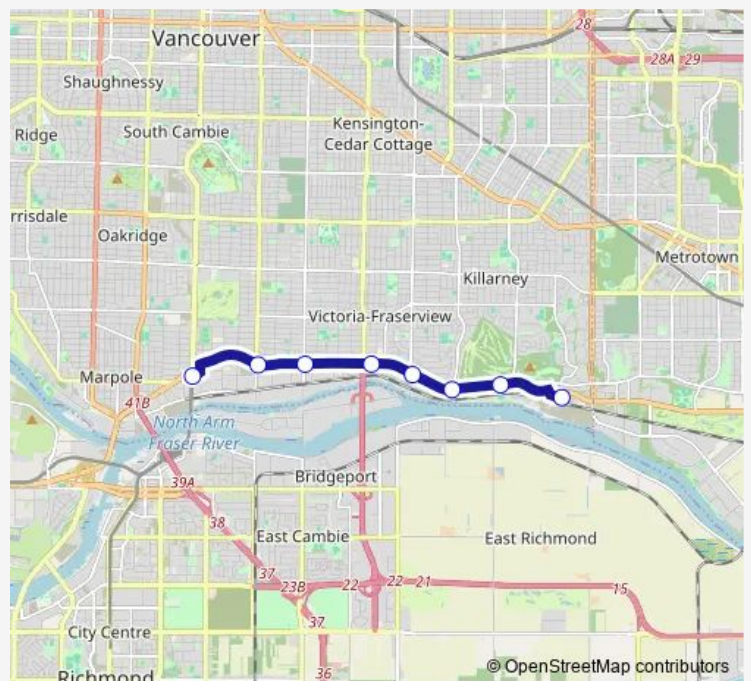

Bus 080 Marine Dr Station/River District

[Go to website](#)

Direction

Marine Drive Station @ Bay 1 — Eastbound Sawmill Cres @ River District Crossing

8 stops

[Open route schedule](#)

Marine Drive Station @ Bay 1

Eastbound SE Marine Dr @ Main St

Eastbound SE Marine Dr @ Fraser St

Eastbound SE Marine Dr @ Knight St

Eastbound SE Marine Dr @ Victoria Dr

Eastbound SE Marine Dr @ Elliott St

Eastbound SE Marine Dr @ Kerr St

Eastbound Sawmill Cres @ River District Crossing

Route schedule

Marine Drive Station @ Bay 1 — Eastbound Sawmill Cres @ River District Crossing

Monday	05:30-18:00
Tuesday	05:30-18:00
Wednesday	05:30-18:00
Thursday	05:30-18:00
Friday	05:30-18:00
Saturday	—
Sunday	—

Route info

Direction: Marine Drive Station @ Bay 1

Stops: 8

Trip Duration: 0 hour 21 min

080 — Marine Dr Station/River District

Direction

Eastbound Sawmill Cres @ River District Crossing — Marine Drive Station @ Bay 2