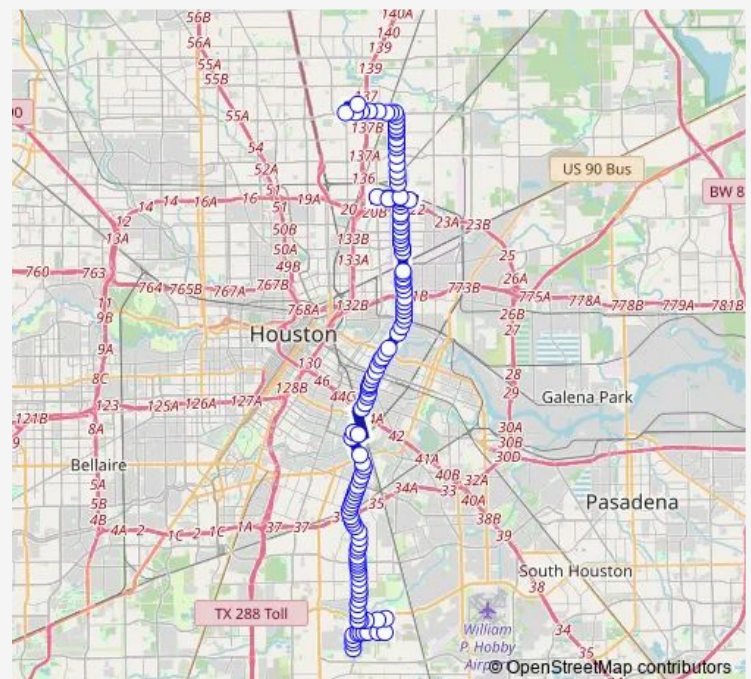

### Route info

Direction: Tidwell Transit Center

Stops: 121

Trip Duration: 1 hour 21 min

080 — MLK / Lockwood

LBJ Hospital

Kelley St @ Lockwood Dr

Kelley St @ Wipprecht St