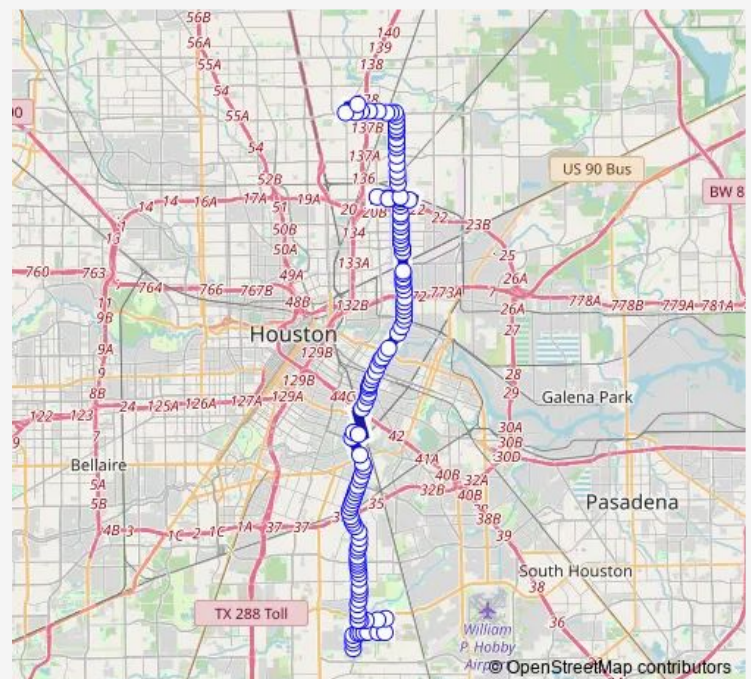

Saturday 04:08-00:55⁺¹

Sunday 04:08-00:55⁺¹

Route info

Direction: Tidwell Transit Center

Stops: 121

Trip Duration: 1 hour 19 min

080 — MLK / Lockwood

LBJ Hospital

Kelley St @ Lockwood Dr

Kelley St @ Wipprecht St

Kashmere Transit Center

Kelley St @ Wipprecht St

Lockwood Dr @ Kelley St

Lockwood Dr @ N Loop E

Lockwood Dr @ Minden St

Lockwood Dr @ Pardee St

Lockwood Dr @ Rand St

Lockwood Dr @ Bunte St

Lockwood Dr @ Cavalcade St

Lockwood Dr @ Marcus St

Lockwood Dr @ Crane St

Lockwood Dr @ Makeig St

Lockwood Dr @ Collingsworth St

Lockwood Dr @ Salina

Lockwood Dr @ Suez St

Lockwood Dr @ Nichols

Lockwood Dr @ Mulvey St

Lockwood Dr @ Hershe St

Lockwood Dr @ Lyons Ave

Lockwood Dr @ East Freeway

Lockwood Dr @ Arapahoe St

Lockwood Dr @ Sonora St