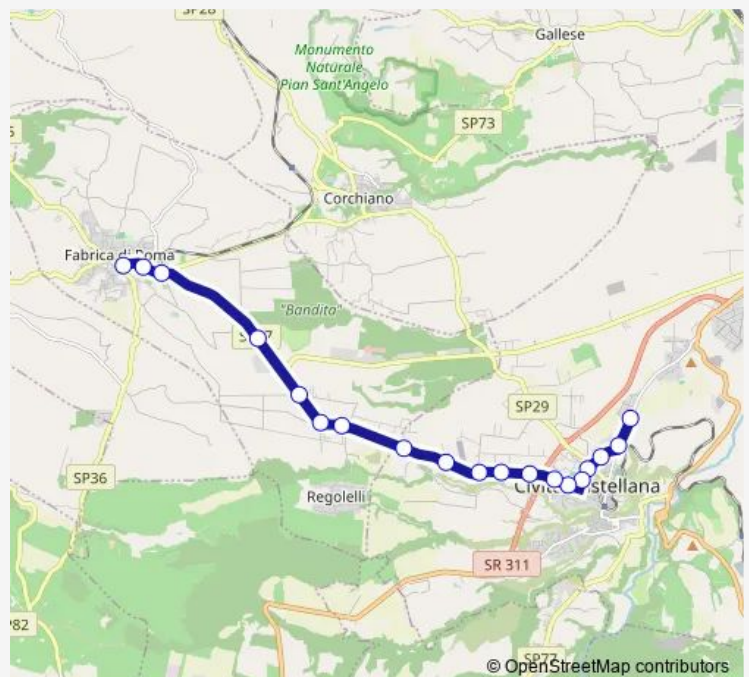

Fabrica | Pian del Trullo # f1832

Fabrica | Via Falerina Via Borghetto # f1833

Fabrica | Via Falerina Via Corchiano # f1834

Fabrica | Stazione # f1835

Fabrica | Viale Eroi Viale Roma # f1836

Route schedule

Civita | Via Terni Via Palombara # f2358 — Fabrica | Viale Eroi Viale Roma # f1836

Monday 06:50

Tuesday 06:50

Wednesday 06:50

Thursday 06:50

Friday 06:50

Saturday —

Sunday —

Route info

Direction: Civita | Via Terni Via Palombara # f2358

Stops: 19

Trip Duration: 0 hour 20 min

Bus time schedules and route maps are available in an offline PDF at [busmaps.com](https://busmaps.com). Use the [busmaps.com](https://busmaps.com) website to see live bus times, train schedule or subway schedule, and step-by-step directions for all public transit in Civita Castellana