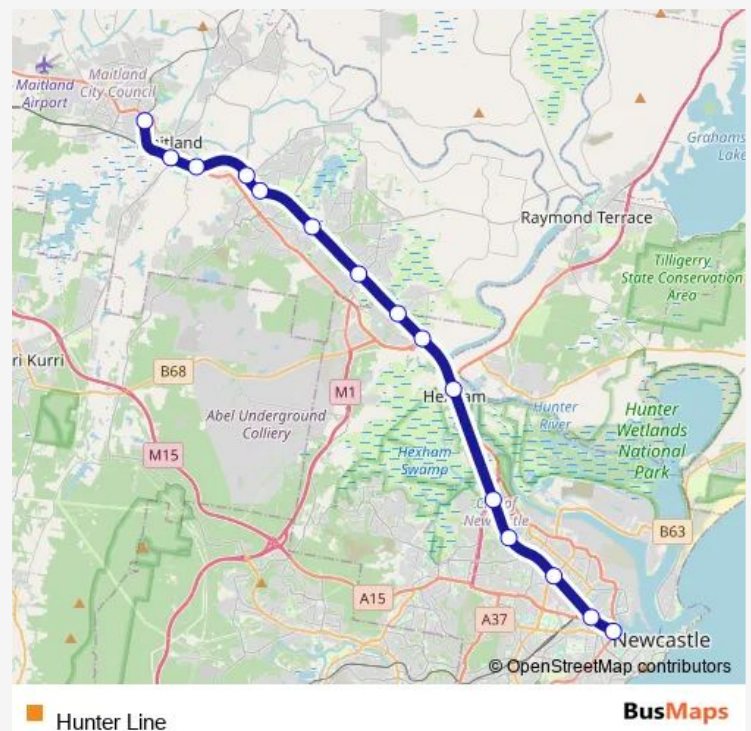

Singleton Station, Platform 1

Muswellbrook Station, Platform 1

Aberdeen Station, Platform 1

Scone Station, Platform 1

Route schedule

Newcastle Interchange, Platform 2 — Scone Station, Platform 1

Monday 16:29

Tuesday 16:29

Wednesday 16:29

Thursday 16:29

Friday 16:29

Saturday 03:55

Sunday 03:55

Route info

Direction: Newcastle Interchange, Platform 2

Stops: 21

Trip Duration: 2 hour 2 min

Direction

Telarah Station, Platform 1 — Newcastle Interchange, Platform 1

15 stops

[Open route schedule](#)

Telarah Station, Platform 1

Maitland Station, Platform 1

High Street Station, Platform 1

East Maitland Station, Platform 1

Victoria Street Station, Platform 1

Metford Station, Platform 1

Thornton Station, Platform 1

Beresfield Station, Platform 1

Tarro Station, Platform 1