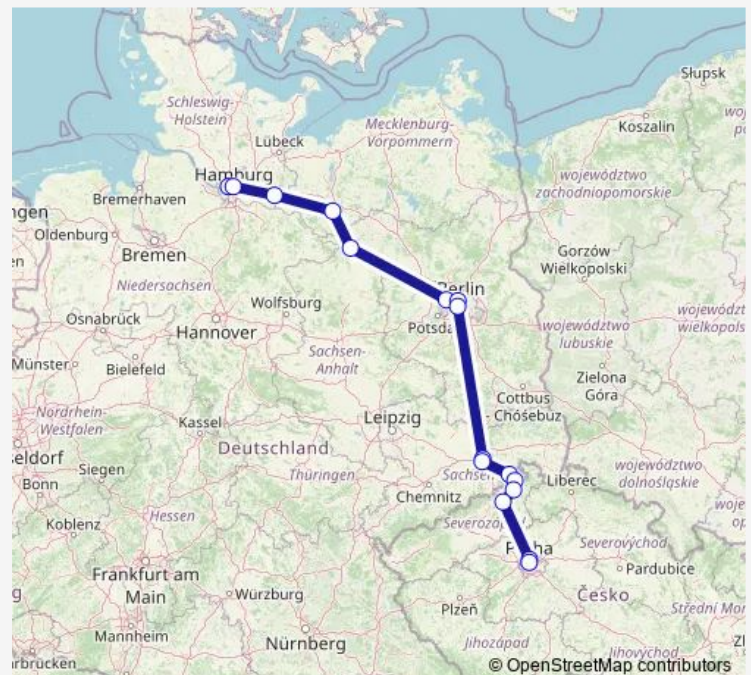

Rail EC 177

[Go to website](#)

Direction

Hamburg-Altona — Praha hl.n.

16 stops

[Open route schedule](#)

Hamburg-Altona

Hamburg Hbf

Büchen

Ludwigslust

Wittenberge

Berlin-Spandau

Berlin Hbf (tief)

Berlin Südkreuz

Dresden-Neustadt

Dresden Hbf

Monday 12:38-12:55

Tuesday 12:38-12:55

Wednesday 12:38-12:55

Thursday 12:38-12:55

Friday 12:38-12:55

Saturday 12:38-12:55

Sunday 12:38-12:55

Route info

Direction: Hamburg-Altona

Stops: 16

Trip Duration: 6 hour 48 min

■ EC 177

Direction

undefined — undefined

0 stops

[Open route schedule](#)**Route schedule**