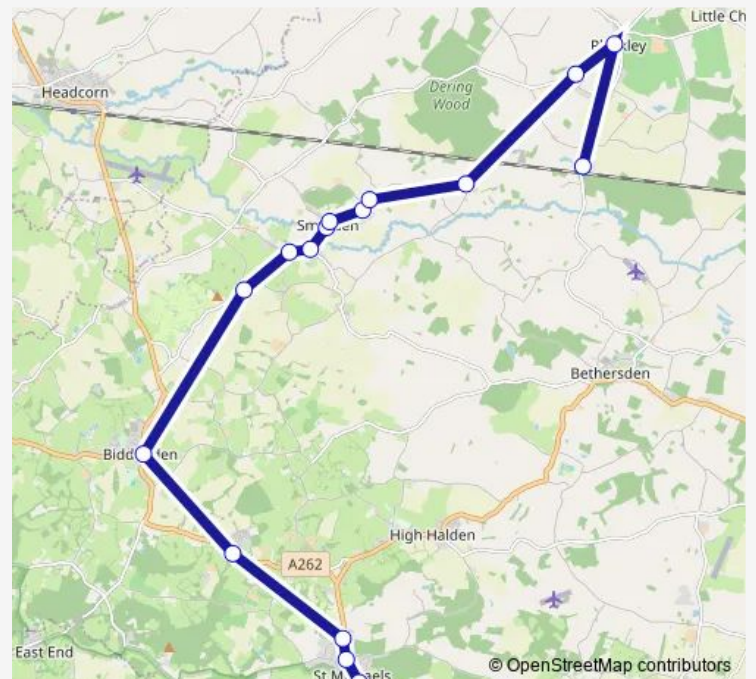

Route schedule

Homewood School Grounds — Otium Lake

Monday 15:45

Tuesday 15:45

Wednesday 14:30

Thursday 15:45

Friday 15:45

Saturday —

Sunday —

Route info

Direction: Homewood School Grounds

Stops: 18

Trip Duration: 0 hour 40 min

■ HS7 — Outbound

Direction

Otium Lake — Homewood School Grounds

17 stops

[Open route schedule](#)

Otium Lake

Post Office

Thorne Estate

Romden Road

Mill Lane

Glebe Close

Thursday 07:50

Friday 07:50

Saturday —

Sunday —

Route info

Direction: Otium Lake

Stops: 17

Trip Duration: 0 hour 45 min