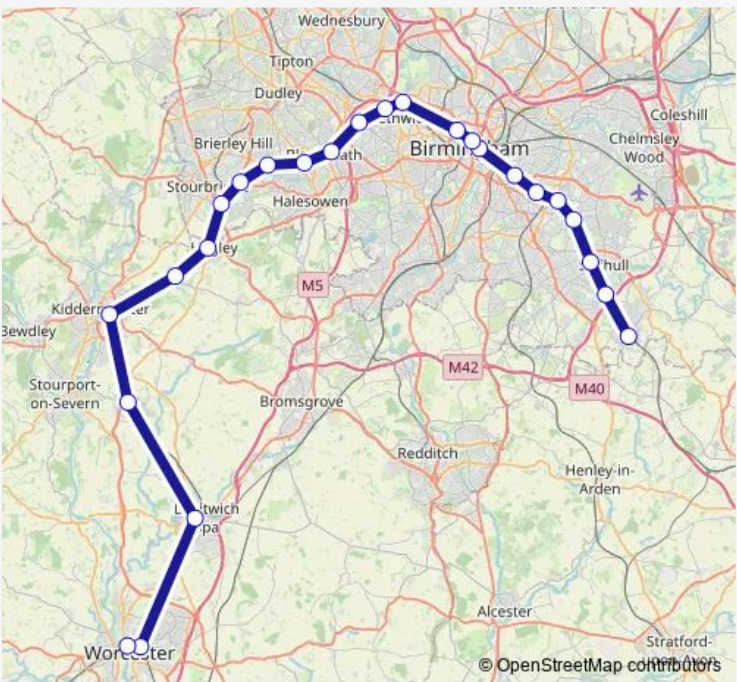

Rail Lm:Ddg->Wof LM train service from DDG to Wof

[Go to website](#)

Direction
 Dorridge — Worcester Foregate Street
 25 stops
[Open route schedule](#)

- Dorridge
- Widney Manor
- Solihull
- Olton
- Acocks Green
- Tyseley
- Small Heath
- Birmingham Moor Street
- Birmingham Snow Hill
- Jewellery Quarter
- The Hawthorns
- Smethwick Galton Bridge
- Langley Green
- Rowley Regis
- Old Hill
- Cradley Heath
- Lye (West Midlands)
- Stourbridge Junction
- Hagley
- Blakedown
- Kidderminster

Route schedule
 Dorridge — Worcester Foregate Street

Monday	05:40-21:31
Tuesday	05:40-21:31
Wednesday	05:40-21:31
Thursday	05:40-21:31
Friday	05:40-21:31
Saturday	08:07-20:17
Sunday	—

Route info
 Direction: Dorridge
 Stops: 25
 Trip Duration: 1 hour 40 min

■ Lm:Ddg->Wof — LM train service from DDG to Wof **BusMaps**

Hartlebury

Droitwich Spa

Worcester Shrub Hill

Worcester Foregate Street

Lm:Ddg->Wof Rail time schedules and route maps are available in an offline PDF at busmaps.com. Use the busmaps.com website to see live bus times, train schedule or subway schedule, and step-by-step directions for all public transit in Dudley