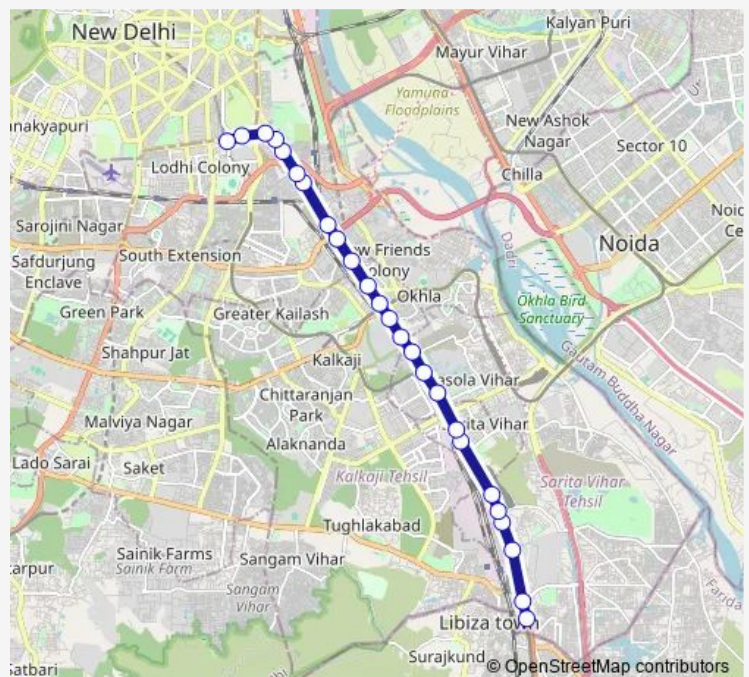

Bus 405alstdown

[Go to website](#)

Direction

Badarpur Border — Sunehari Pulla Depot / Jawahar Lal Nehru Stadium Terminal

25 stops

[Open route schedule](#)

- Badarpur Border
- Jaitpur Crossing
- Power House
- Onida Factory
- Ali Village
- Maruti Factory
- Madanpur Khadar Crossing
- Sarita Vihar
- Apollo Hospital
- Harkesh Nagar
- Okhla Tank
- Crri
- Sukhdev Vihar Depot
- Kalkaji Xing
- Ishwar Nagar
- New Friends Colony
- Ashram Chowk
- Ashram (Hari Nagar)
- Bhogal
- Bhogal (Jungpura)
- Nizamuddin Extension

Route schedule

Badarpur Border — Sunehari Pulla Depot / Jawahar Lal Nehru Stadium Terminal

Monday	07:08-21:32
Tuesday	07:08-21:32
Wednesday	07:08-21:32
Thursday	07:08-21:32
Friday	07:08-21:32
Saturday	07:08-21:32
Sunday	07:08-21:32

Route info

Direction: Badarpur Border

Stops: 25

Trip Duration: 0 hour 54 min

■ 405alstdown

Police Station Nizamuddin (Dargah)

DPS / Police Station Nizamuddin(Lodhi Road)

Ishpat Bhawan