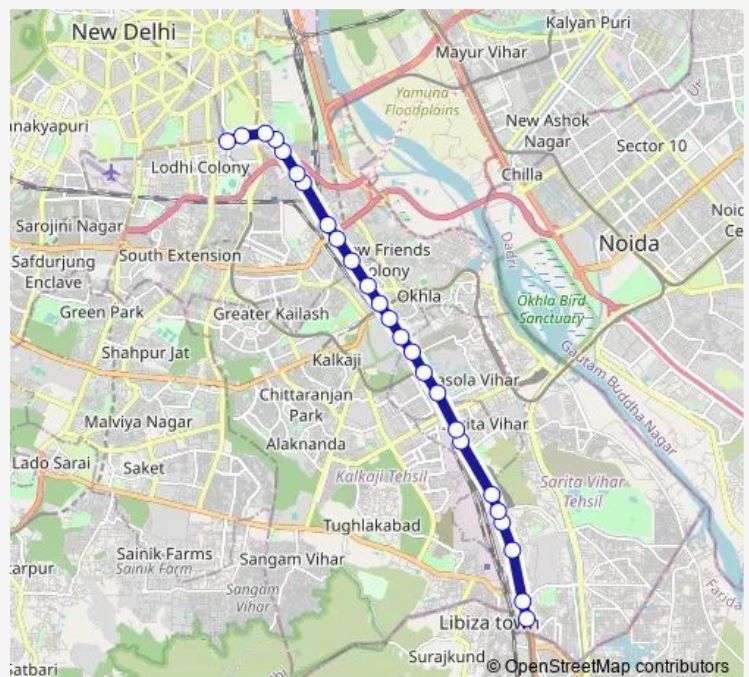

Bus 405alstldown

[Go to website](#)

Direction

Badarpur Border — Sunehari Pulla Depot / Jawahar Lal Nehru Stadium Terminal

25 stops

[Open route schedule](#)

- Badarpur Border
- Jaitpur Crossing
- Power House
- Onida Factory
- Ali Village
- Maruti Factory
- Madanpur Khadar Crossing
- Sarita Vihar
- Apollo Hospital
- Harkesh Nagar
- Okhla Tank
- Crri
- Sukhdev Vihar Depot
- Kalkaji Xing
- Ishwar Nagar
- New Friends Colony
- Ashram Chowk
- Ashram (Hari Nagar)
- Bhogal
- Bhogal (Jungpura)
- Nizamuddin Extension

Route schedule

Badarpur Border — Sunehari Pulla Depot / Jawahar Lal Nehru Stadium Terminal

Monday	07:08-21:32
Tuesday	07:08-21:32
Wednesday	07:08-21:32
Thursday	07:08-21:32
Friday	07:08-21:32
Saturday	07:08-21:32
Sunday	07:08-21:32

Route info

Direction: Badarpur Border

Stops: 25

Trip Duration: 0 hour 54 min

405alstldown

Police Station Nizamuddin (Dargah)

DPS / Police Station Nizamuddin(Lodhi Road)

Ishpat Bhawan