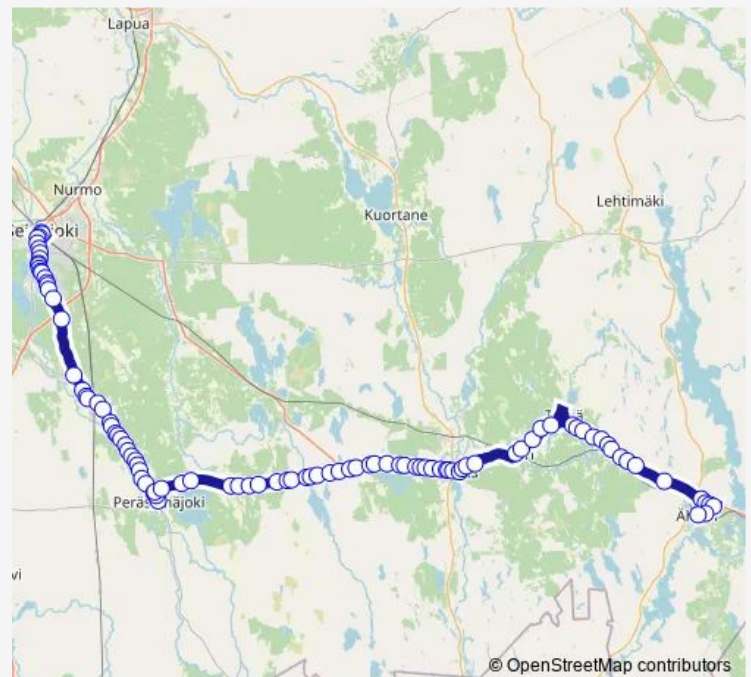

Thursday 11:45

Friday 11:45

Saturday —

Sunday —

Route info

Direction: Matkakeskus A

Stops: 99

Trip Duration: 1 hour 55 min