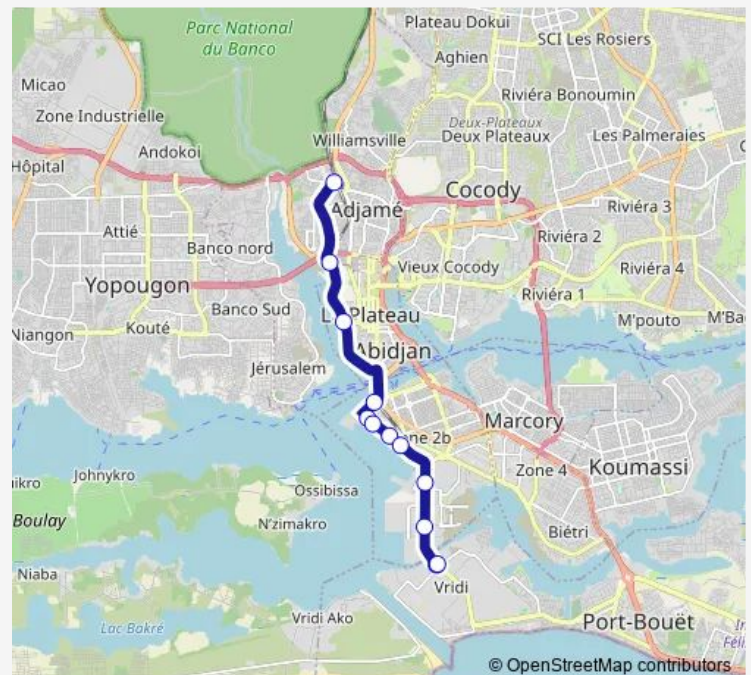

Bus gbaka : Adjamé Agban ↔ Port-Bouët Vridi

[Go to website](#)

Direction

Pharmacie d'Agban — Vridi Port

12 stops

[Open route schedule](#)

Pharmacie d'Agban

Ancien Onuci

Friday 06:00

Saturday 06:00

Sunday 06:00

Route info

Direction: Pharmacie d'Agban

Stops: 12

Trip Duration: 0 hour 34 min

gbaka : Adjamé Agban ↔ Port-Bouët Vridi

Direction

Vridi Port — Adjamé Agban

11 stops

[Open route schedule](#)

Vridi Port

SEA-invest

Movis

Pharmacie du Port

Vridi Port — Adjamé Agban

Monday	06:00
Tuesday	06:00
Wednesday	06:00
Thursday	06:00
Friday	06:00
Saturday	06:00
Sunday	06:00

Route info

Direction: Vridi Port

Stops: 11

Trip Duration: 0 hour 20 min

Bus time schedules and route maps are available in an offline PDF at [busmaps.com](#). Use the [busmaps.com](#) website to see live bus times, train schedule or subway schedule, and step-by-step directions for all public transit in Abidjan