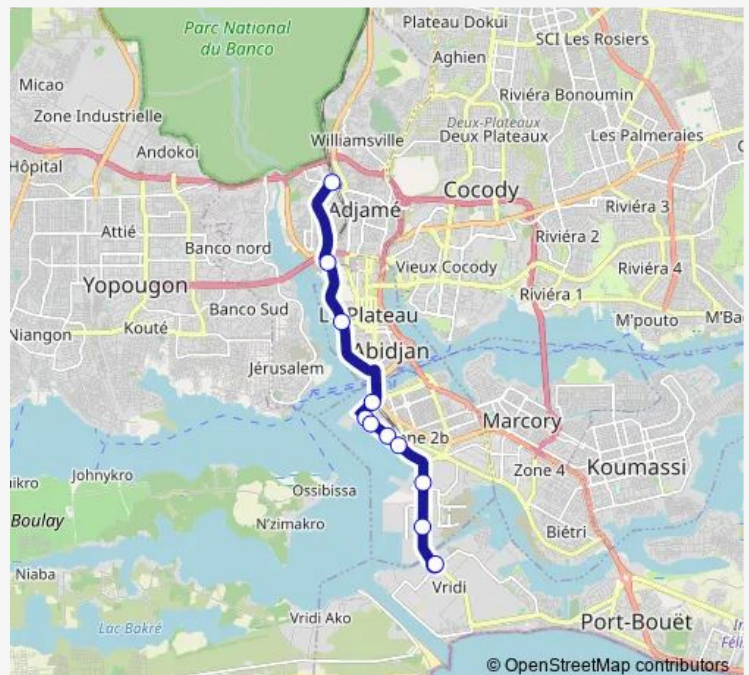

Bus gbaka : Adjamé Agban ↔ Port-Bouët Vridi

[Go to website](#)

Direction

Pharmacie d'Agban — Vridi Port

12 stops

[Open route schedule](#)

Pharmacie d'Agban

Ancien Onuci

Friday 06:00

Saturday 06:00

Sunday 06:00

Route info

Direction: Pharmacie d'Agban

Stops: 12

Trip Duration: 0 hour 34 min

gbaka : Adjamé Agban ↔ Port-Bouët Vridi

Direction

Vridi Port — Adjamé Agban

11 stops

[Open route schedule](#)

Vridi Port

SEA-invest

Movis

Pharmacie du Port

Vridi Port — Adjamé Agban

Monday	06:00
Tuesday	06:00
Wednesday	06:00
Thursday	06:00
Friday	06:00
Saturday	06:00
Sunday	06:00

Route info

Direction: Vridi Port

Stops: 11

Trip Duration: 0 hour 20 min

Bus time schedules and route maps are available in an offline PDF at [busmaps.com](#). Use the [busmaps.com](#) website to see live bus times, train schedule or subway schedule, and step-by-step directions for all public transit in Abidjan