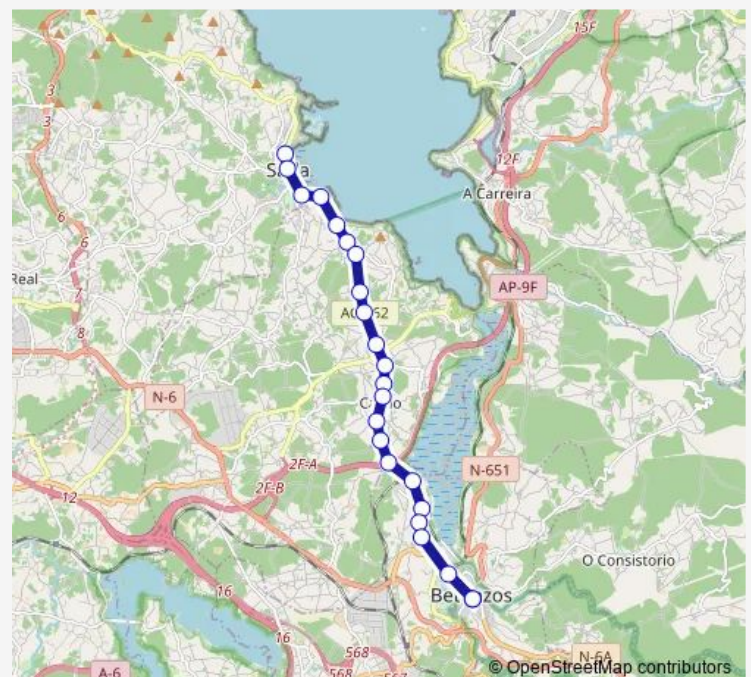

Saturday 10:10-21:10

Sunday 10:10-21:10

Route info

Direction: Sada Hotel Sada Palace

Stops: 23

Trip Duration: 0 hour 19 min

Betanzos Biblioteca

Betanzos

Direction

Betanzos — Sada Hotel Sada Palace

22 stops

[Open route schedule](#)

Betanzos

Betanzos Instituto

Angustias

Castro 2