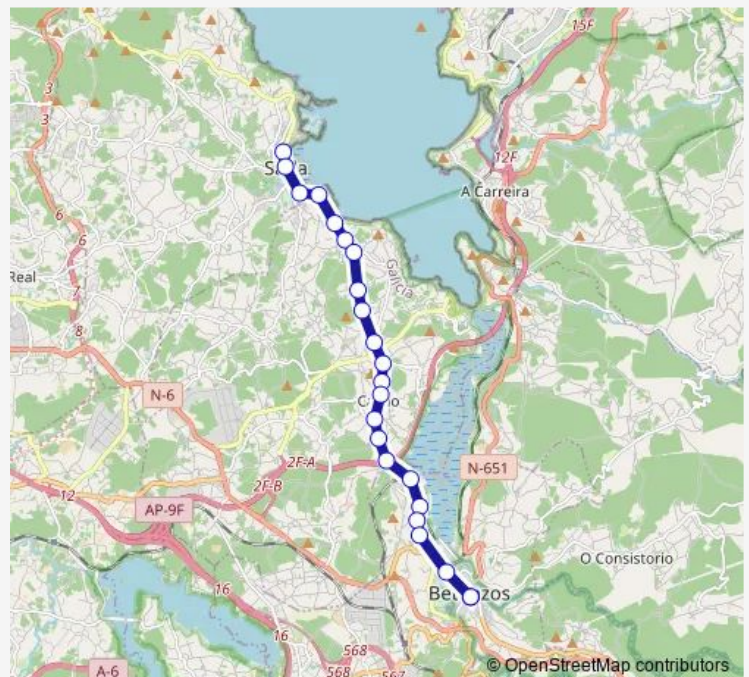

Saturday 10:10-21:10

Sunday 10:10-21:10

Route info

Direction: Sada Hotel Sada Palace

Stops: 23

Trip Duration: 0 hour 19 min

Betanzos Biblioteca

Betanzos

Direction

Betanzos — Sada Hotel Sada Palace

22 stops

[Open route schedule](#)

Betanzos

Betanzos Instituto

Angustias

Castro 2