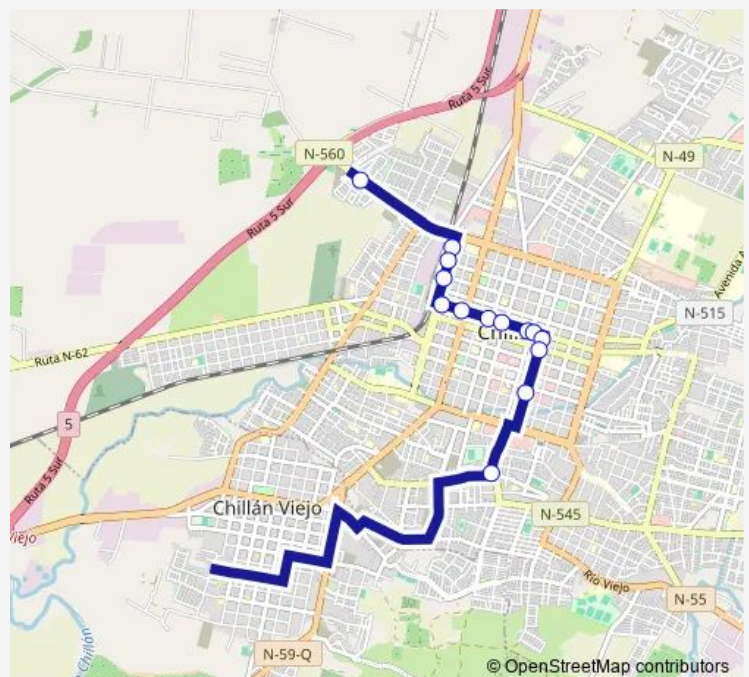

Direction

Camino Parque Lantano / Santa Rita — Huambali / Rosauro Acuna

14 stops

[Open route schedule](#)

Camino Parque Lantano / Santa Rita

Av. Brasil / Itata

Av. Brasil / Gamero

Av. Brasil / Bulnes

Isabel Riquelme / EL Roble

Huambali / Rosauro Acuna

Route schedule

Camino Parque Lantano / Santa Rita — Huambali / Rosauro Acuna

Monday 07:15-21:19

Tuesday 07:15-21:19

Wednesday 07:15-21:19

Thursday 07:15-21:19

Friday 07:15-21:19

Saturday 07:15-21:19

Sunday 07:15-21:19

Route info

Direction: Camino Parque Lantano / Santa Rita

Stops: 14

Trip Duration: 0 hour 14 min

C33_R Bus time schedules and route maps are available in an offline PDF at busmaps.com. Use the busmaps.com website to see live bus times, train schedule or subway schedule, and step-by-step directions for all public transit in Chillan