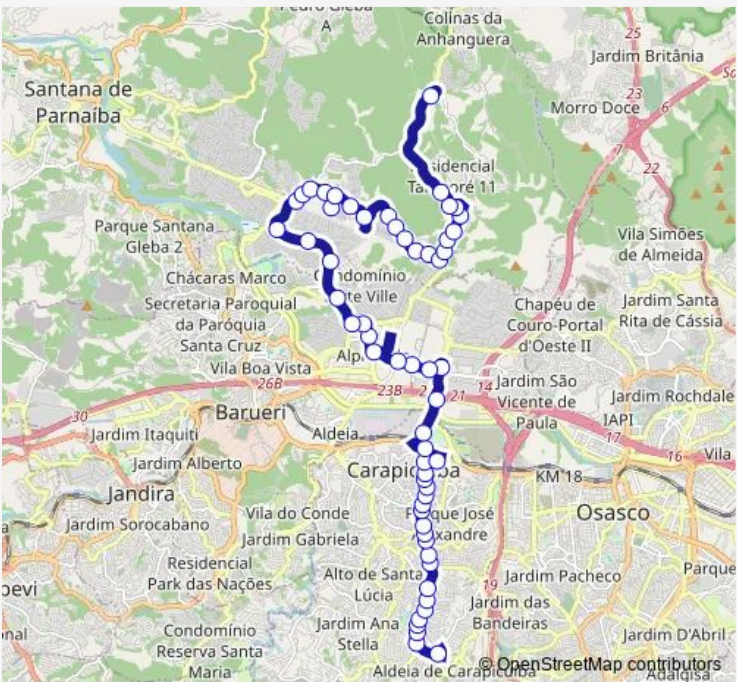

Route schedule
 Estrada do Copiúva, 72-180 — Avenida Honório Álvares Penteadado, 1091-1447

Monday	04:50-22:15
Tuesday	04:50-22:15
Wednesday	04:50-22:15
Thursday	04:50-22:15
Friday	04:50-22:15
Saturday	04:45-22:20
Sunday	05:00-22:25

Route info

Direction: Estrada do Copiúva, 72-180

Stops: 58

Trip Duration: 1 hour 9 min

497 — Carapicuíba (Vila Dirce) / Santana de Parnaíba (Tambore 11 - Itayhe) **BusMaps**

Rua Corifeu de Azevedo Marques, 15

terminal rodoferroviário DE carapicuíba

Rua Paulo Leiva Macalão, Carapicuíba - Sp

Avenida Piracema, 288-428

Avenida Piracema, 1042-1052

Alameda Araguaia, 2843

Alameda Araguaia, 2235-2501

Alameda Araguaia, 2039-2079

Thursday 05:50-23:15

Friday 05:50-23:15

Saturday 06:00-23:20

Sunday 06:00-23:15

Route info

Direction: Avenida Honório Álvares Penteado, 1091-1447

Stops: 53

Trip Duration: 1 hour 10 min