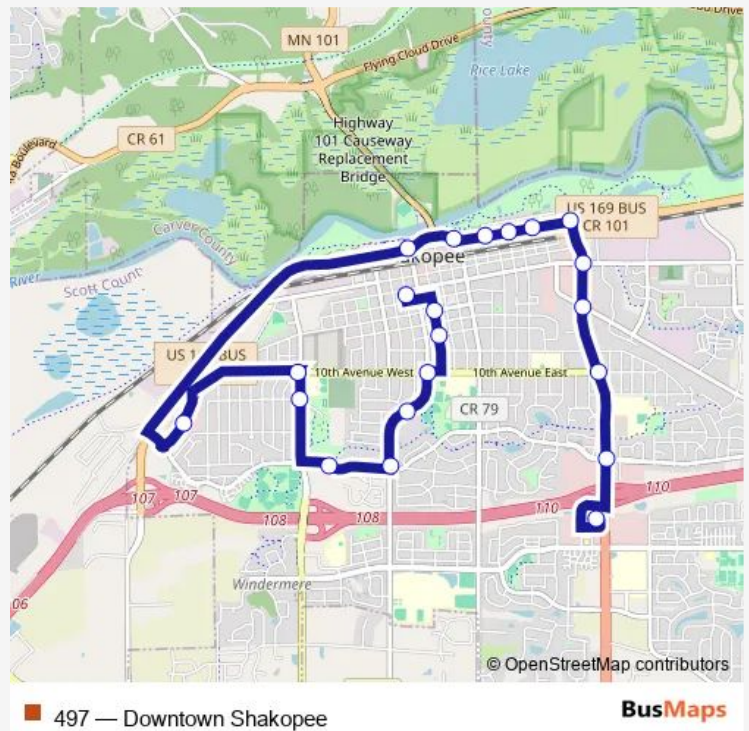

Bus 497 Downtown Shakopee

[Go to website](#)

Direction

Marschall Road Transit Station — Scott County Government Center at Atwood

21 stops

[Open route schedule](#)

- Marschall Road Transit Station
- Marschall Rd at Vierling Dr SE corner
- Marschall Rd at 10th Av SE corner
- Marschall Rd at Eagle Creek Blvd. SE cor
- Marschall Rd at 4th Av SE corner
- 1st Av at Marschall Rd NW corner
- 1 Av at Prairie St NE corner
- 1 Av at Minnesota St NE corner
- 1 Av at Main St NE corner
- 1st Av at Huber Park
- 1 Av at Fuller St NW corner
- Town Square Mall
- 10 Av at Adams St SW corner
- Adams St at 11 Av SW corner
- Vierling Dr at Hyvee SE corner
- Fuller St at Vierling Dr NE corner
- Fuller St at Thomas Av SW corner
- Fuller St at 10 Av W SE corner
- Holmes St at 8th Av SE Corner
- Holmes St at 6 Av W SE corner
- Scott County Government Center at Atwood

Route schedule

Marschall Road Transit Station — Scott County Government Center at Atwood

Monday	06:36-20:36
Tuesday	06:36-20:36
Wednesday	06:36-20:36
Thursday	06:36-20:36
Friday	06:36-20:36
Saturday	05:36-19:36
Sunday	05:36-19:36

Route info

Direction: Marschall Road Transit Station

Stops: 21

Trip Duration: 0 hour 27 min

497 — Downtown Shakopee

Direction

Scott County Government Center at Atwood — Marschall Road Transit Station

23 stops

[Open route schedule](#)

Scott County Government Center at Atwood

Holmes St at 6 Av W NW corner

Holmes St at 8 Av W NW corner

Fuller St at 10 Av SW corner

Fuller St at Thomas Av NE Corner

Fuller St at Vierling Dr NW corner