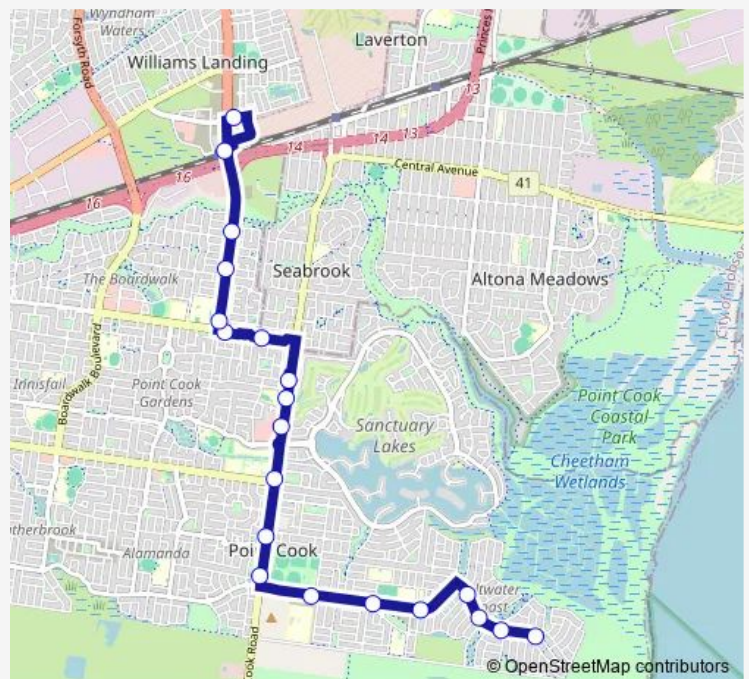

Bus 497 Saltwater Coast Estate - Williams Landing Station

[Go to website](#)

Direction

Williams Landing Station (Williams Landing) — Jansar St/Saltwater Prom (Point Cook)

18 stops

[Open route schedule](#)

- Williams Landing Station (Williams Landing)
- Overton Rd/Kendall St (Williams Landing)
- Lancaster Dr/Palmers Rd (Point Cook)
- The Strand/Palmers Rd (Point Cook)
- Willowgreen Way/Dunnings Rd (Point Cook)
- Newminister Way/Point Cook Rd (Point Cook)
- Lumen Christi PS/Point Cook Rd (Point Cook)
- Sanctuary Lakes SC/Point Cook Rd (Point Cook)
- Middle Park Dr/Point Cook Rd (Point Cook)
- Esperance Estate/Point Cook Rd (Point Cook)
- Point Cook Rd/Saltwater Prom (Point Cook)
- Parliament St/Saltwater Prom (Point Cook)
- Opp Casino Dr/Saltwater Prom (Point Cook)
- Warunda Pde/Saltwater (East) Prom (Point Cook)
- 223 Saltwater Prom (Point Cook)
- Citybay Dr/Saltwater Prom (Point Cook)
- Tidal Way/Saltwater Prom (Point Cook)
- Jansar St/Saltwater Prom (Point Cook)

Route schedule

Williams Landing Station (Williams Landing) — Jansar St/Saltwater Prom (Point Cook)

Monday	06:19-21:34
Tuesday	06:19-21:34
Wednesday	06:19-21:34
Thursday	06:19-21:34
Friday	06:19-21:34
Saturday	07:55-21:33
Sunday	07:55-21:33

Route info

Direction: Williams Landing Station (Williams Landing)

Stops: 18

Trip Duration: 0 hour 23 min

Direction

Jansar St/Saltwater Prom (Point Cook) — Williams Landing Station (Williams Landing)

20 stops

Lancaster Dr/Palmers Rd (Point Cook)

Palmers Rd/Overton Rd (Williams Landing)

Williams Landing Station (Williams Landing)

Route schedule

Jansar St/Saltwater Prom (Point Cook) — Williams Landing Station (Williams Landing)