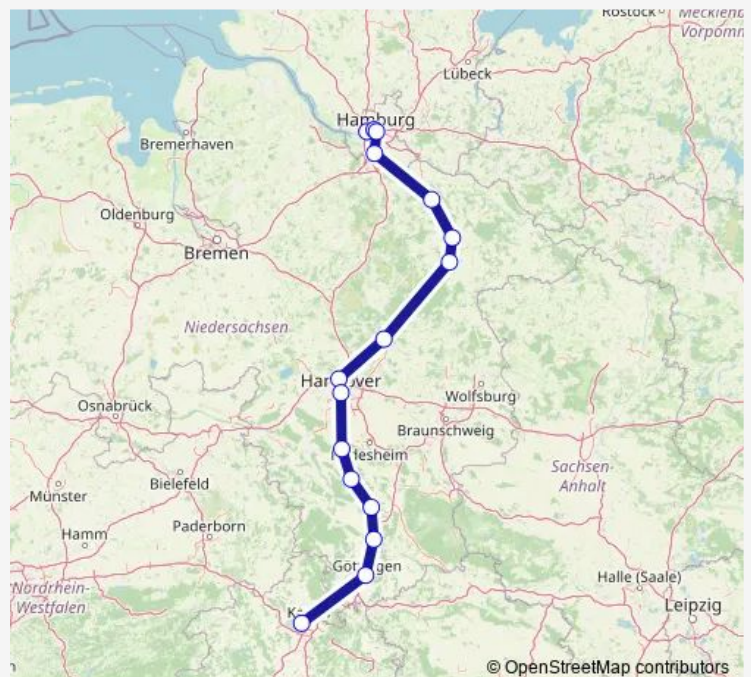

Rail ICE 1687

[Go to website](#)

Direction

Hamburg-Altona — Kassel-Wilhelmshöhe

16 stops

[Open route schedule](#)

Hamburg-Altona

Hamburg Dammtor

Hamburg Hbf

Hamburg-Harburg

Lüneburg

Bad Bevensen

Uelzen

Celle

Langenhagen Mitte

Hannover Hbf

Monday 17:12

Tuesday 17:12-19:09

Wednesday 17:39

Thursday —

Friday —

Saturday —

Sunday 17:12

Route info

Direction: Hamburg-Altona

Stops: 16

Trip Duration: 3 hour 38 min

ICE 1687

BusMaps

ICE 1687 Rail time schedules and route maps are available in an offline PDF at busmaps.com. Use the busmaps.com website to see live bus times, train schedule or subway schedule, and step-by-step directions for all public transit in Hamburg