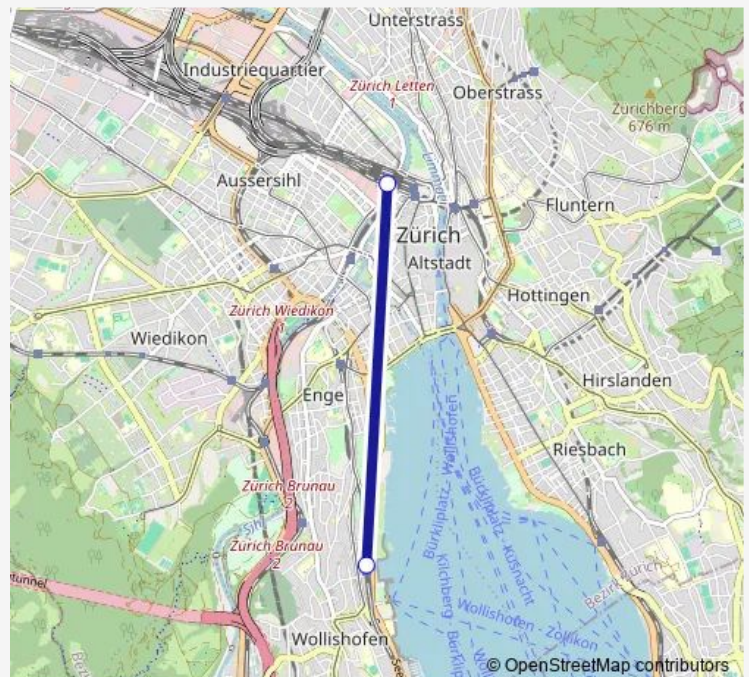

Rapperswil Sg — Zürich Hb

Monday —

Tuesday —

Wednesday —

Thursday —

Friday —

Saturday 00:29

Sunday 00:29

Route info

Direction: Rapperswil Sg

Stops: 17

Trip Duration: 0 hour 52 min

■ Ext

Direction

Zürich Hb — Zürich Wollishofen

2 stops