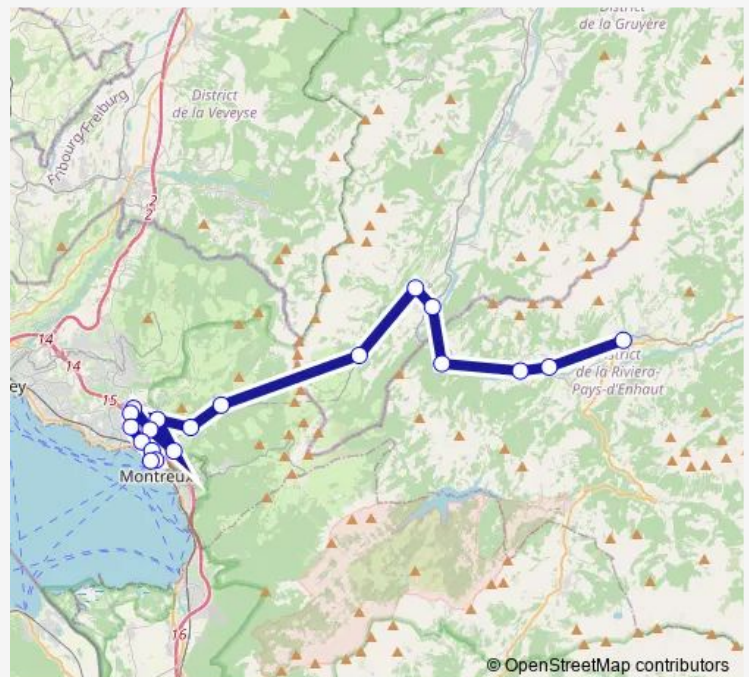

### Route schedule

Château-d'Oex — Montreux

Monday —

Tuesday —

Wednesday —

Thursday —

Friday 21:30

Saturday —

### Route info

Direction: Château-d'Oex

Stops: 19

Trip Duration: 1 hour 6 min

© OpenStreetMap contributors

Ext

Ext Rail time schedules and route maps are available in an offline PDF at [busmaps.com](https://busmaps.com). Use the [busmaps.com](https://busmaps.com) website to see live bus times, train schedule or subway schedule, and step-by-step directions for all public transit in Vevey