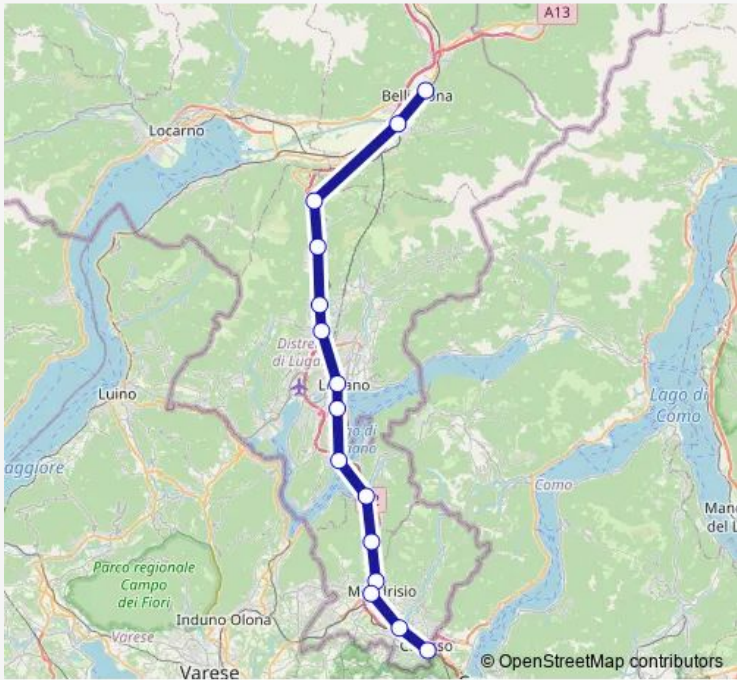

Route schedule  
 Bellinzona — Chiasso

Monday	—
Tuesday	—
Wednesday	01:35
Thursday	—
Friday	01:35
Saturday	01:35
Sunday	01:35

Route info

Direction: Bellinzona

Stops: 15

Trip Duration: 1 hour 8 min

## Direction

Bellinzona — Chiasso

15 stops

[Open route schedule](#)

Bellinzona

Giubiasco

Rivera-Bironico

Mezzovico