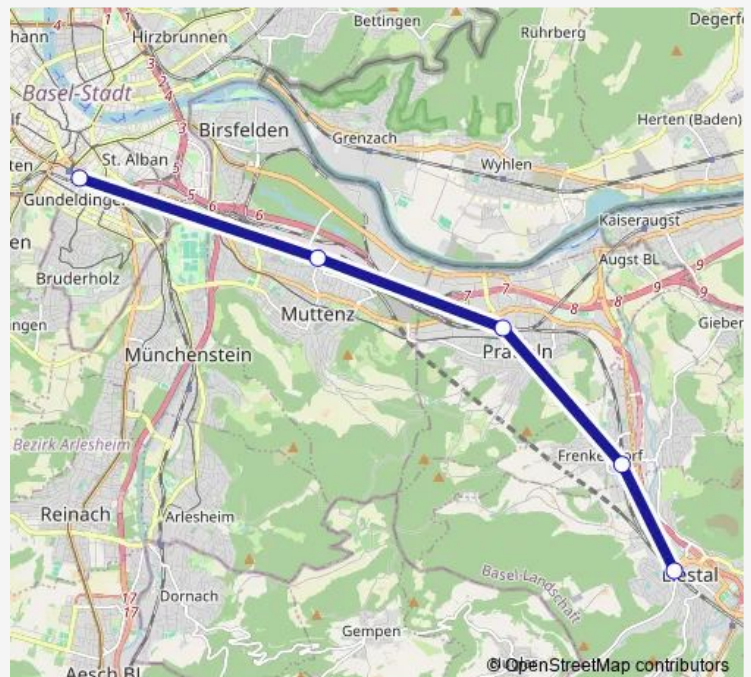

Pratteln

Frenkendorf-Füllinsdorf

Liestal

Route schedule

Basel Sbb — Liestal

Monday	—
Tuesday	—
Wednesday	—
Thursday	—
Friday	—
Saturday	—
Sunday	17:47

Route info

Direction: Basel Sbb

Stops: 5

Trip Duration: 0 hour 15 min

■ Ext

Direction

Liestal — Basel Sbb

5 stops

[Open route schedule](#)

Liestal

Direction: Liestal

Stops: 5

Trip Duration: 0 hour 16 min

Direction

Basel Sbb — Liestal

5 stops

[Open route schedule](#)

Basel Sbb

Thursday —

Friday —

Saturday —

Sunday —

Route info

Direction: Frick

Stops: 12

Trip Duration: 0 hour 42 min