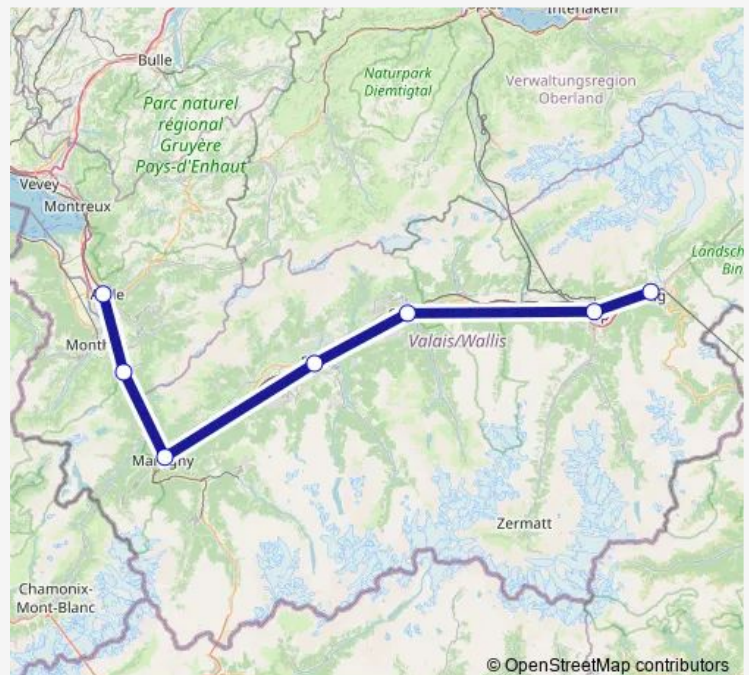

### Direction

Brig — Aigle

7 stops

[Open route schedule](#)

Brig

Visp

Sierre/Siders

Sion

Martigny

St-Maurice

Aigle

### Route schedule

Brig — Aigle

Monday 21:26

Tuesday 21:26

Wednesday 21:26

Thursday 21:26

Friday —

Saturday —

### Route info

Direction: Brig

Stops: 7

Trip Duration: 1 hour 9 min

■ Ext