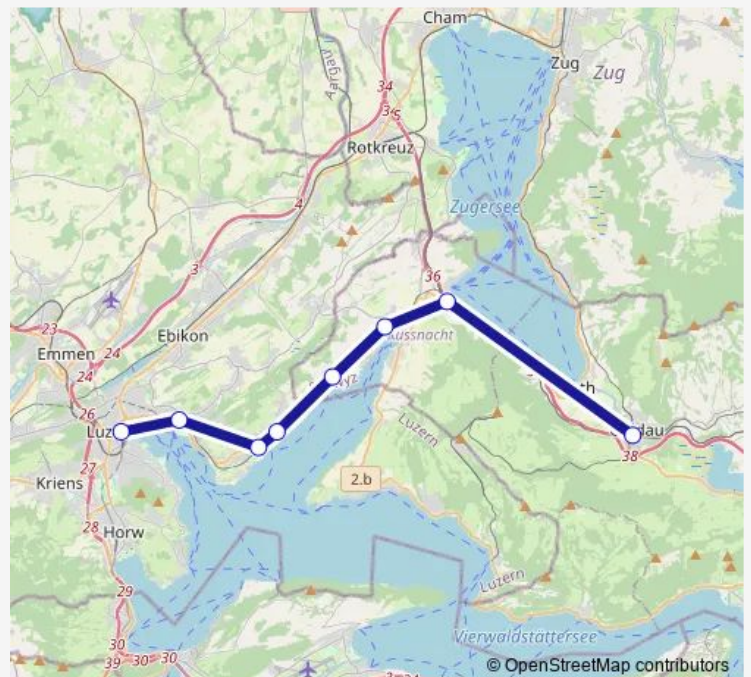

Route info

Direction: Luzern

Stops: 8

Trip Duration: 0 hour 38 min

Direction

Arth-Goldau — Luzern

8 stops

[Open route schedule](#)