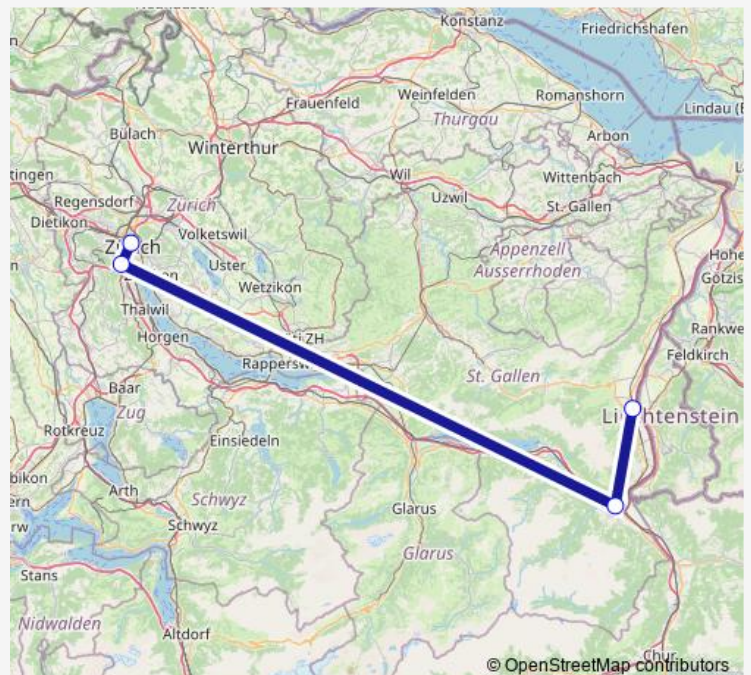

Direction

Buchs Sg — Zürich Hb

4 stops

[Open route schedule](#)

Buchs Sg

Sargans

Zimmerberg-Basistunnel

Zürich Hb

Route schedule

Buchs Sg — Zürich Hb

Monday —

Tuesday 22:11

Wednesday —

Thursday —

Friday —

Saturday —

Sunday —

Route info

Direction: Buchs Sg

Stops: 4

Trip Duration: 1 hour 9 min

Ext Rail time schedules and route maps are available in an offline PDF at busmaps.com. Use the busmaps.com website to see live bus times, train schedule or subway schedule, and step-by-step directions for all public transit in Zurich