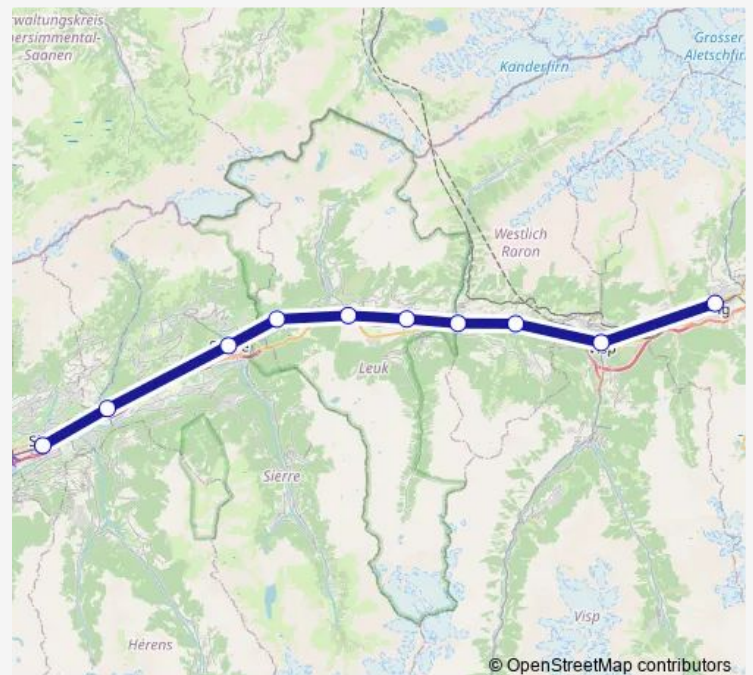

### Direction

Sion — Brig

10 stops

[Open route schedule](#)

Sion

St-Léonard

Sierre/Siders

Salgesch

### Route schedule

Sion — Brig

Monday	—
Tuesday	—
Wednesday	—
Thursday	—
Friday	23:44
Saturday	—
Sunday	—

### Route info

Direction: Sion

Stops: 10

Trip Duration: 0 hour 57 min

Ext Rail time schedules and route maps are available in an offline PDF at [busmaps.com](https://busmaps.com). Use the [busmaps.com](https://busmaps.com) website to see live bus times, train schedule or subway schedule, and step-by-step directions for all public transit in Sierre