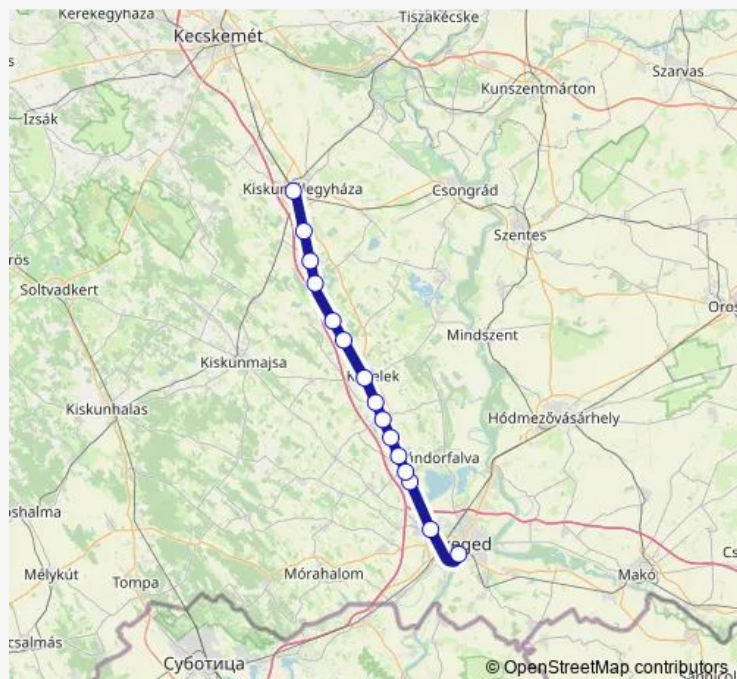

Rail 7027

[Go to website](#)

Direction

Szeged — Kiskunfélegyháza

15 stops

[Open route schedule](#)

Szeged

Kiskundorozsma

Jánosszállás

Szatymaz

Vilmaszállás

Őszeszék

Balástya

Kapitányság

Kistelek

Kisteleki szőlők

Csengele

Petőfiszállási tanyák

Petőfiszállás

Selymes

Kiskunfélegyháza

Route schedule

Szeged — Kiskunfélegyháza

Monday 06:07

Tuesday 06:07

Wednesday 06:07

Thursday 06:07

Friday 06:07

Saturday 06:07

Sunday 06:07

Route info

Direction: Szeged

Stops: 15

Trip Duration: 1 hour 15 min

7027