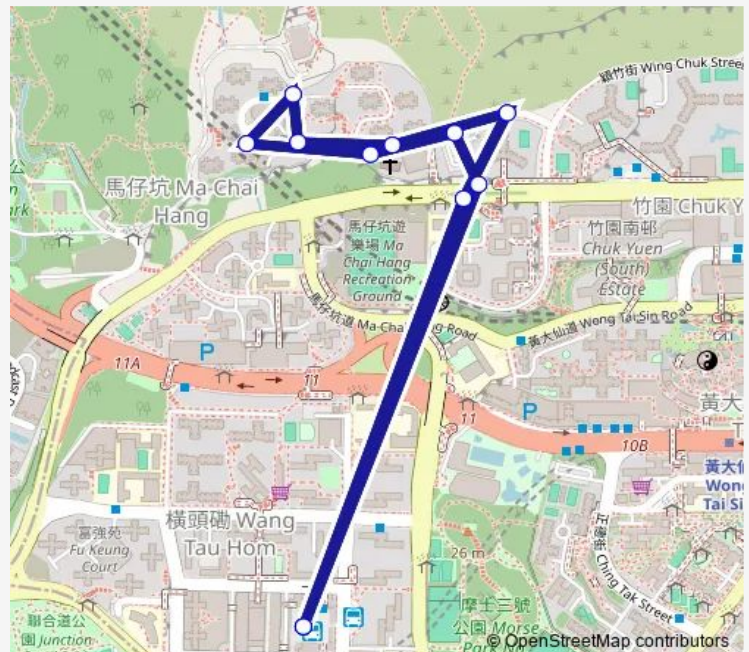

[Ctb] LOK FU Estate[[Kmb+Ctb] LOK FU BUS Terminus/<Br>Lok FU Estate[[Kmb] LOK FU BUS Terminus

### Route schedule

[Ctb] LOK FU Estate[[Kmb+Ctb] LOK FU BUS Terminus/<Br>Lok FU Estate[[Kmb] LOK FU BUS Terminus — [Ctb] LOK FU Estate[[Kmb+Ctb] LOK FU BUS Terminus/<Br>Lok FU Estate[[Kmb] LOK FU BUS Terminus

Monday	—
Tuesday	—
Wednesday	—
Thursday	—
Friday	—
Saturday	—
Sunday	08:30

### Route info

Direction: [Ctb] LOK FU Estate[[Kmb+Ctb] LOK FU BUS Terminus/<Br>Lok FU Estate[[Kmb] LOK FU BUS Terminus

Stops: 11

Trip Duration: 0 hour 8 min

211a Bus time schedules and route maps are available in an offline PDF at [busmaps.com](https://busmaps.com). Use the [busmaps.com](https://busmaps.com) website to see live bus times, train schedule or subway schedule, and step-by-step directions for all public transit in Wong Tai Sin