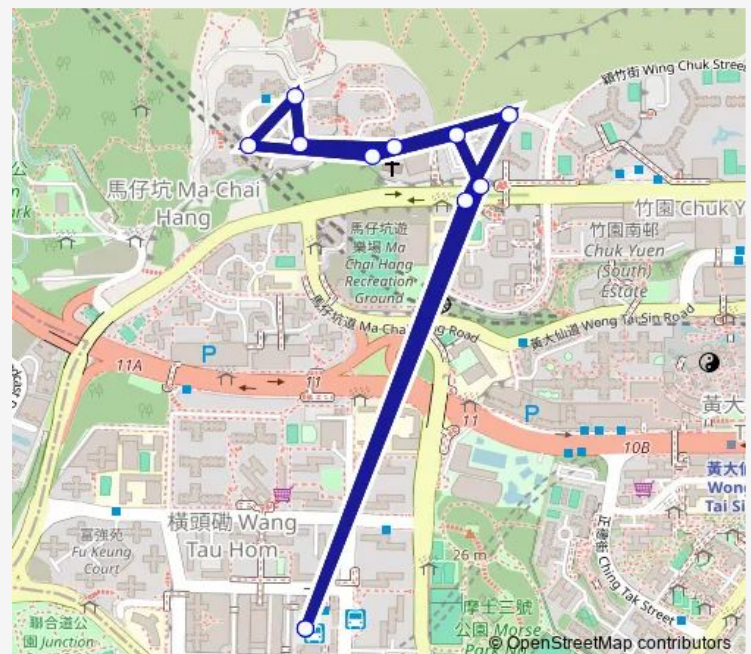

[Ctb] LOK FU Estate[[Kmb+Ctb] LOK FU BUS Terminus/
Lok FU Estate[[Kmb] LOK FU BUS Terminus

Route schedule

[Ctb] LOK FU Estate[[Kmb+Ctb] LOK FU BUS Terminus/
Lok FU Estate[[Kmb] LOK FU BUS Terminus — [Ctb] LOK FU Estate[[Kmb+Ctb] LOK FU BUS Terminus/
Lok FU Estate[[Kmb] LOK FU BUS Terminus

Monday	—
Tuesday	—
Wednesday	—
Thursday	—
Friday	—
Saturday	—
Sunday	08:30

Route info

Direction: [Ctb] LOK FU Estate[[Kmb+Ctb] LOK FU BUS Terminus/
Lok FU Estate[[Kmb] LOK FU BUS Terminus

Stops: 11

Trip Duration: 0 hour 8 min

211A Bus time schedules and route maps are available in an offline PDF at busmaps.com. Use the busmaps.com website to see live bus times, train schedule or subway schedule, and step-by-step directions for all public transit in Wong Tai Sin