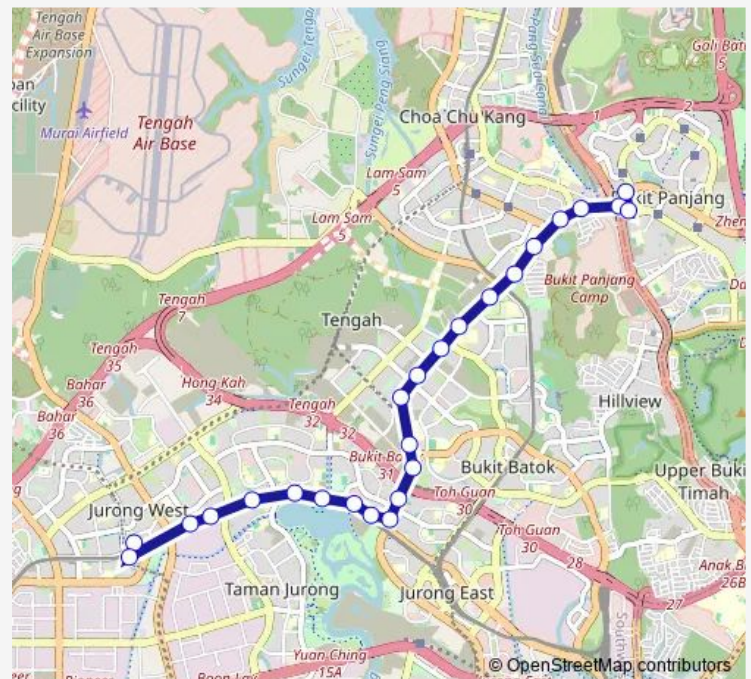

Aft Bt Batok West Ave 5

Opp Bt Batok Fire Stn

Blk 26

Route schedule

Boon Lay Int — Blk 183

Monday 18:23

Tuesday 18:23

Wednesday 18:23

Thursday 18:23

Friday 18:23

Saturday 23:13

Sunday 23:11

Route info

Direction: Boon Lay Int

Stops: 25

Trip Duration: 0 hour 44 min

180a

Phoenix Stn

Bt Panjang Stn Exit A/Lrt

BT Panjang Int

Blk 183

180a Bus time schedules and route maps are available in an offline PDF at busmaps.com. Use the busmaps.com website to see live bus times, train schedule or subway schedule, and step-by-step directions for all public transit in Singapore