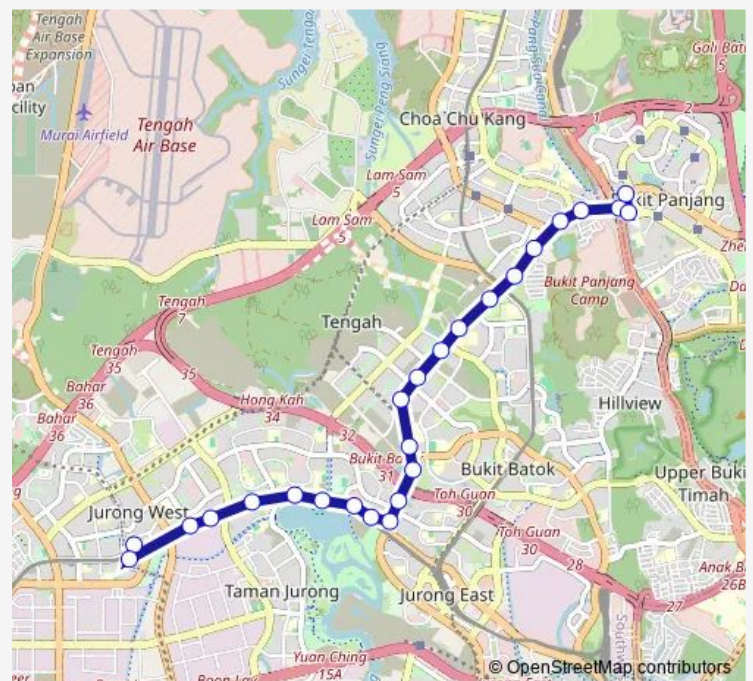

Aft Bt Batok West Ave 5

Opp Bt Batok Fire Stn

Blk 26

Route schedule

Boon Lay Int — Blk 183

Monday 18:23

Tuesday 18:23

Wednesday 18:23

Thursday 18:23

Friday 18:23

Saturday 23:13

Sunday 23:11

Route info

Direction: Boon Lay Int

Stops: 25

Trip Duration: 0 hour 44 min

180A

BusMaps

Phoenix Stn

Bt Panjang Stn Exit A/Lrt

BT Panjang Int

Blk 183

180A Bus time schedules and route maps are available in an offline PDF at busmaps.com. Use the busmaps.com website to see live bus times, train schedule or subway schedule, and step-by-step directions for all public transit in Singapore