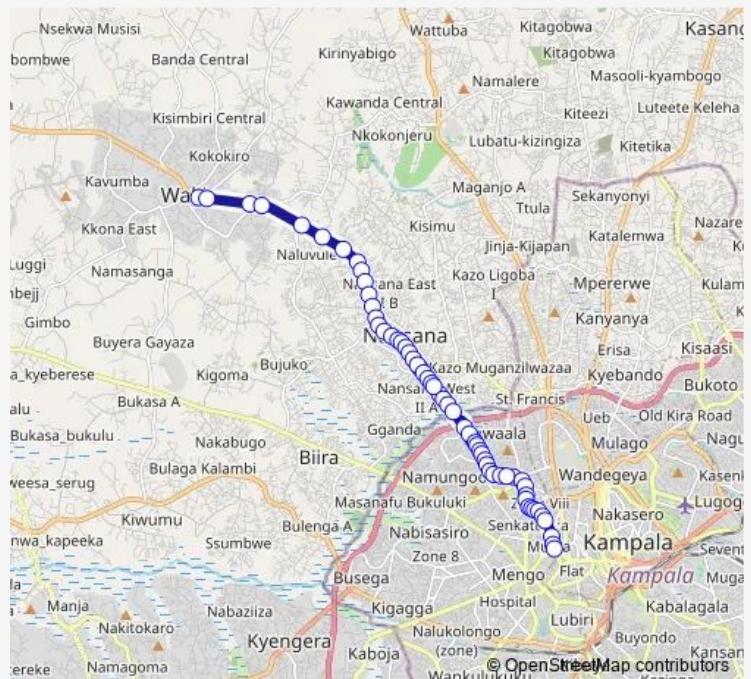

Thursday 06:30-19:00

Friday 06:30-19:00

Saturday 06:30-19:00

Sunday 06:30-19:00

Route info

Direction: Kobil Petro Station (Wakiso)

Stops: 58

Trip Duration: 3 hour 12 min

Thursday 06:30-19:00

Friday 06:30-19:00

Saturday 06:30-19:00

Sunday 06:30-19:00

Route info

Direction: Hass Petro Station (Bakuli)

Stops: 57

Trip Duration: 1 hour 25 min