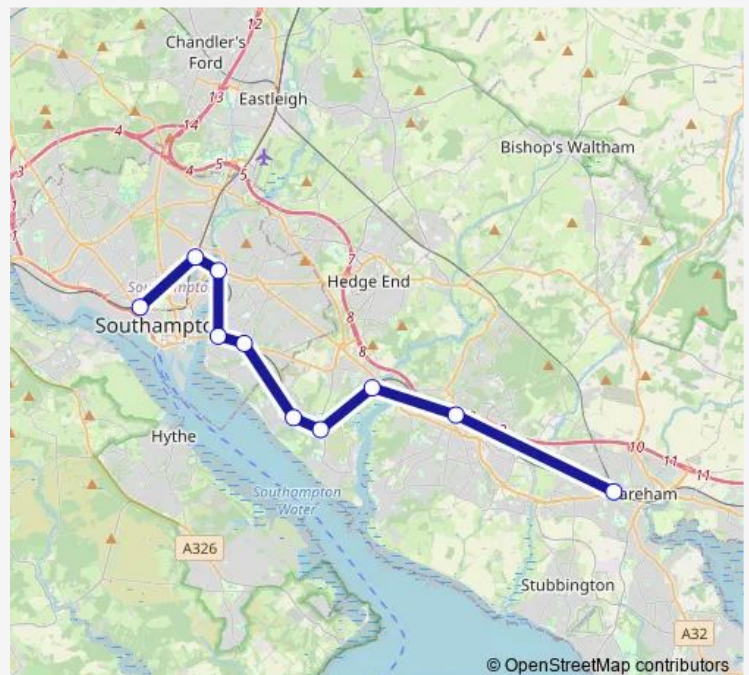

Rail Sw:Sou->Frm SW train service from SOU to Frm

[Go to website](#)

Direction

Southampton Central — Fareham

10 stops

[Open route schedule](#)

Southampton Central

St Denys

Bitterne

Woolston

Sholing

Netley

Hamble

Bursledon

Swanwick

Fareham

Route schedule

Southampton Central — Fareham

Monday	—
Tuesday	—
Wednesday	—
Thursday	—
Friday	—
Saturday	—
Sunday	06:35-08:35

Route info

Direction: Southampton Central

Stops: 10

Trip Duration: 0 hour 34 min

■ Sw:Sou->Frm — SW train service from SOU to Frm

Sw:Sou->Frm Rail time schedules and route maps are available in an offline PDF at busmaps.com. Use the busmaps.com website to see live bus times, train schedule or subway schedule, and step-by-step directions for all public transit in Southampton