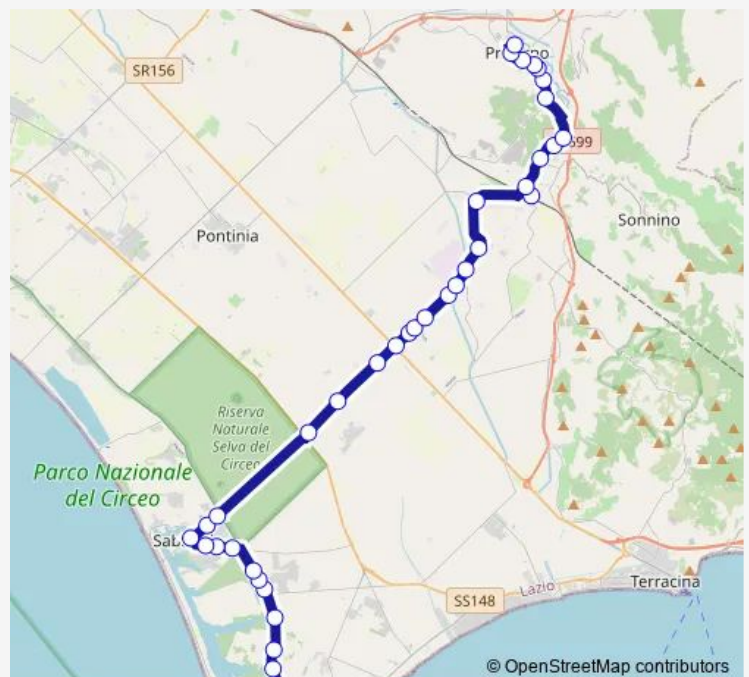

### Route schedule

SAN Felice | Via Domenichelli # f3223 — Priverno | Terminal Bus | Ist. Superiore T. Rossi # f3429

Monday	16:25
Tuesday	16:25
Wednesday	16:25
Thursday	16:25
Friday	16:25
Saturday	16:25
Sunday	—

### Route info

Direction: SAN Felice | Via Domenichelli # f3223

Stops: 41

Trip Duration: 1 hour 0 min

San Felice Circeo - Priverno # Lt647d

Pontinia | Via Marittima Str. Frutteto # f3807

Pontinia | Via Marittima Str. Forcellata # f3808