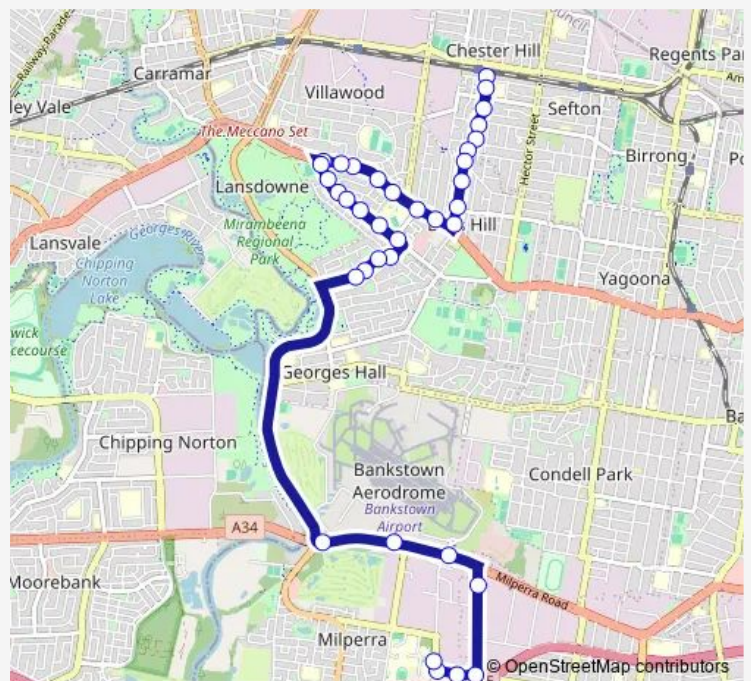

Hume Hwy Before Johnston Rd

Johnston Rd Opp Boggabilla Reserve

Johnston Rd Opp Walther Av

Johnston Rd Before Hogan Av

Johnston Rd After Hogan Av

Route schedule

Chester Hill Rd At Wellington Rd — Mount St Joseph Secondary School, Horsley Rd

Monday 07:30

Tuesday 07:30

Wednesday 07:30

Thursday 07:30

Friday 07:30

Saturday —

Sunday —

Route info

Direction: Chester Hill Rd At Wellington Rd

Stops: 36

Trip Duration: 0 hour 32 min

S530 — Chester Hill Station to Mt St Joseph Hs

Johnston Rd Opp Brooke St

Georges Bass School, Johnston Rd

Johnston Rd After Arundle Rd

Marigold St After Milperra Rd

Beaconsfield St Opp Marigold St

213 Beaconsfield St

Beaconsfield St At Horsley Rd

Mount St Joseph Secondary School, Horsley Rd

S530 School Bus time schedules and route maps are available in an offline PDF at busmaps.com. Use the busmaps.com website to see live bus times, train schedule or subway schedule, and step-by-step directions for all public transit in Liverpool