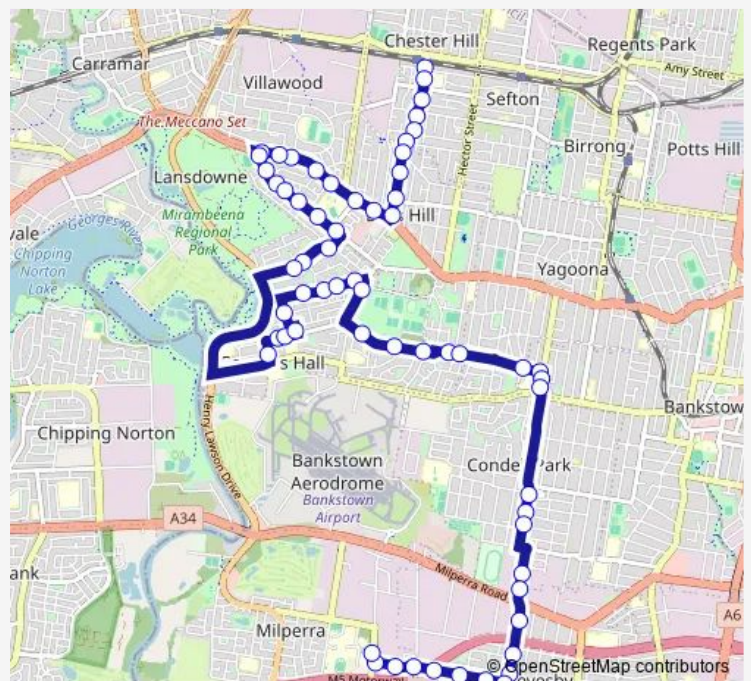

Chester Hill Rd Opp Baden Av

Chester Hill Rd At Buist St

Chester Hill Rd At Hume Hwy

Bass Hill Plaza, Hume Hwy

Hume Hwy At Arundle Rd

Hume Hwy At Farrell Rd

Hume Hwy After Farrell Rd

Hume Hwy Before Farrell Rd

Hume Hwy Before Farrell Rd

Hume Hwy Before Johnston Rd

Johnston Rd Opp Boggabilla Reserve

Johnston Rd Opp Walther Av

Johnston Rd Before Hogan Av

Route schedule

Chester Hill Rd Opp Nugent Park — Mount St Joseph Catholic College, Horsley Rd

Monday	07:30
Tuesday	07:30
Wednesday	07:30
Thursday	07:30
Friday	07:30
Saturday	—
Sunday	—

Route info

Direction: Chester Hill Rd Opp Nugent Park

Stops: 62

Trip Duration: 0 hour 40 min

S530 — Chester Hill to Mount St Joseph Catholic College Milperra

Johnston Rd After Hogan Av

Johnston Rd Opp Brooke St

Georges Bass School, Johnston Rd

Johnston Rd After Arundle Rd

Denman Rd At Jacaranda Phwy

Denman Rd Opp Leon Av

Denman Rd Before Athel St

Georges Cres At Beale St