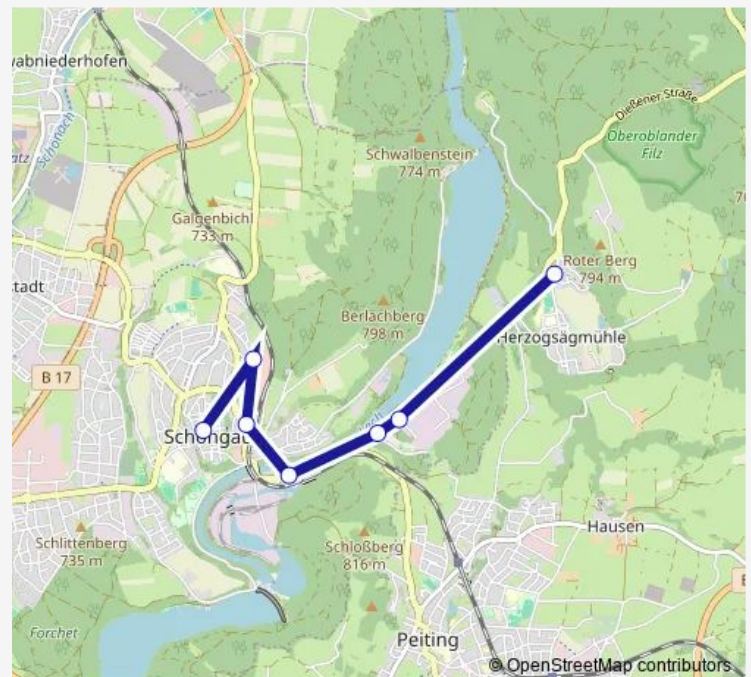

Herzogsägmühle, Wanderhofstr.

Schongau, Märchenwald

Schongau

Schongau, Europaplatz

Schongau, Rathaus

### Route schedule

Apfeldorfhausen — Schongau, Rathaus

Monday 06:44

Tuesday 06:44

Wednesday 06:44

Thursday 06:44

Friday 06:44

Saturday —

### Route info

Direction: Apfeldorfhausen

Stops: 17

Trip Duration: 0 hour 41 min

## Route info

Direction: Schongau, Lechenbauerstraße

Stops: 19

Trip Duration: 0 hour 35 min