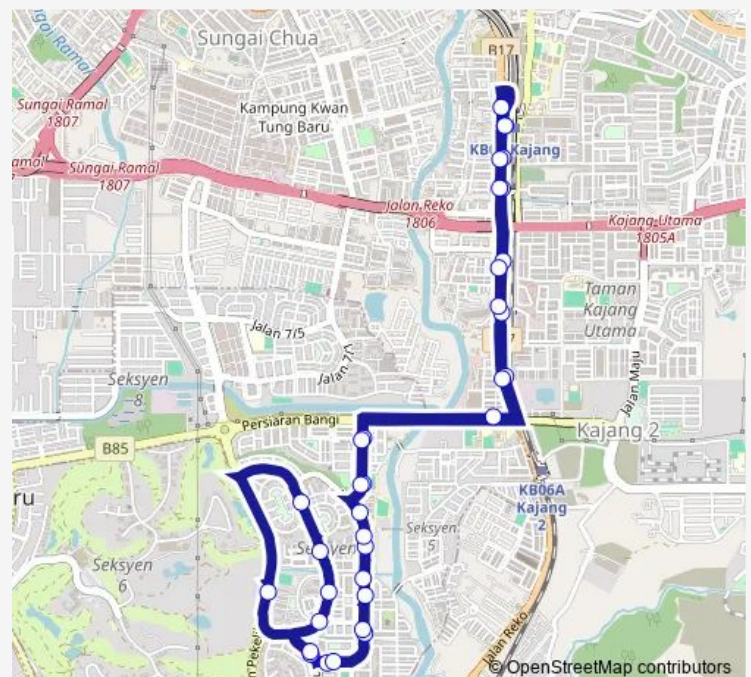

Flat Jubli Perak Seksyen 4

SPG 4/8E (Opp)

SK JLN Empat (Opp)

Route schedule

MRT Kajang Pintu A — MRT Kajang Pintu A

Monday 06:00-23:30

Tuesday 06:00-23:30

Wednesday 06:00-23:30

Thursday 06:00-23:30

Friday 06:00-23:30

Saturday 06:00-23:30

Sunday 06:00-23:30

Route info

Direction: MRT Kajang Pintu A

Stops: 34

Trip Duration: 0 hour 30 min

Reko Sentral

Saville Kajang

Taman SRI Langat 2

Taman SRI Reko

Taman Hijau

Kuil

MRT Kajang Pintu A

T463 Bus time schedules and route maps are available in an offline PDF at busmaps.com. Use the busmaps.com website to see live bus times, train schedule or subway schedule, and step-by-step directions for all public transit in Kuala Lumpur