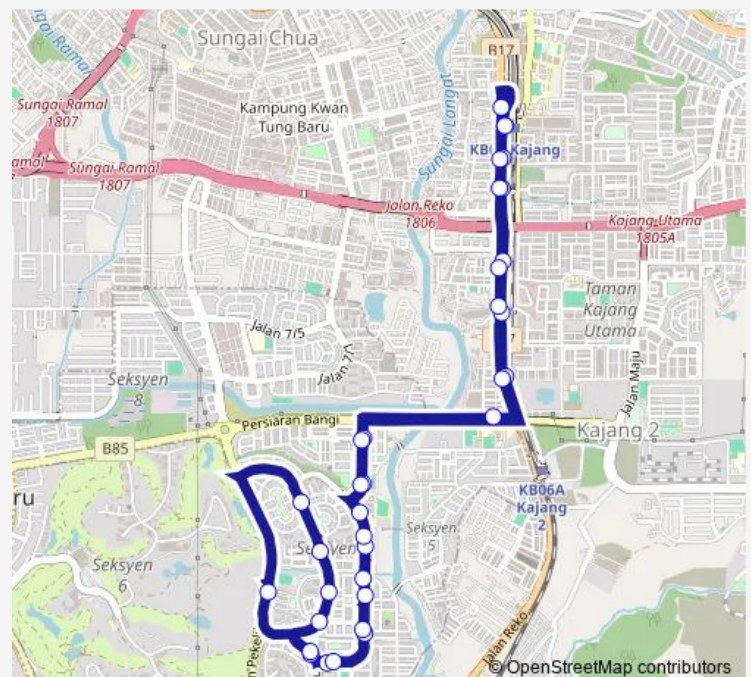

Flat Jubli Perak Seksyen 4

SPG 4/8E (Opp)

SK JLN Empat (Opp)

Route schedule

MRT Kajang Pintu A — MRT Kajang Pintu A

Monday 06:00-23:30

Tuesday 06:00-23:30

Wednesday 06:00-23:30

Thursday 06:00-23:30

Friday 06:00-23:30

Saturday 06:00-23:30

Sunday 06:00-23:30

Route info

Direction: MRT Kajang Pintu A

Stops: 34

Trip Duration: 0 hour 25 min

Reko Sentral

Saville Kajang

Taman SRI Langat 2

Taman SRI Reko

Taman Hijau

Kuil

MRT Kajang Pintu A

T463 Bus time schedules and route maps are available in an offline PDF at busmaps.com. Use the busmaps.com website to see live bus times, train schedule or subway schedule, and step-by-step directions for all public transit in Kuala Lumpur