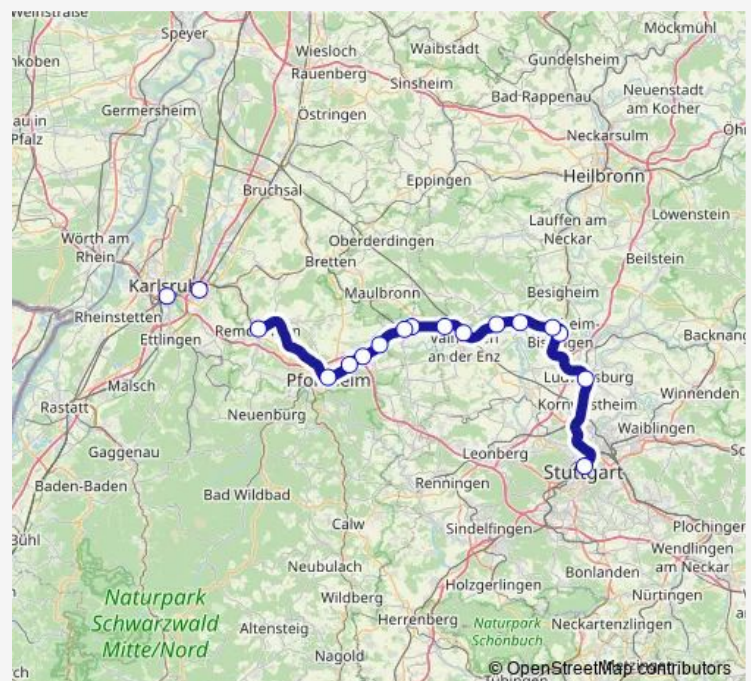

Vaihingen (E)

Sersheim

Sachsenheim

Ellental

Bietigheim-Bissingen

Route schedule

Karlsruhe Hauptbahnhof — Bietigheim-Bissingen

Monday 18:44-22:44

Tuesday 18:44-22:44

Wednesday 18:44-22:44

Thursday 18:44-22:44

Friday 18:44-22:44

Saturday 18:44-22:44

Sunday 18:44-19:44

Route info

Direction: Karlsruhe Hauptbahnhof

Stops: 15

Trip Duration: 1 hour 12 min

Direction

Stuttgart Hauptbahnhof (oben) — Karlsruhe Hauptbahnhof

17 stops

[Open route schedule](#)

Stuttgart Hauptbahnhof (oben)

Ludwigsburg