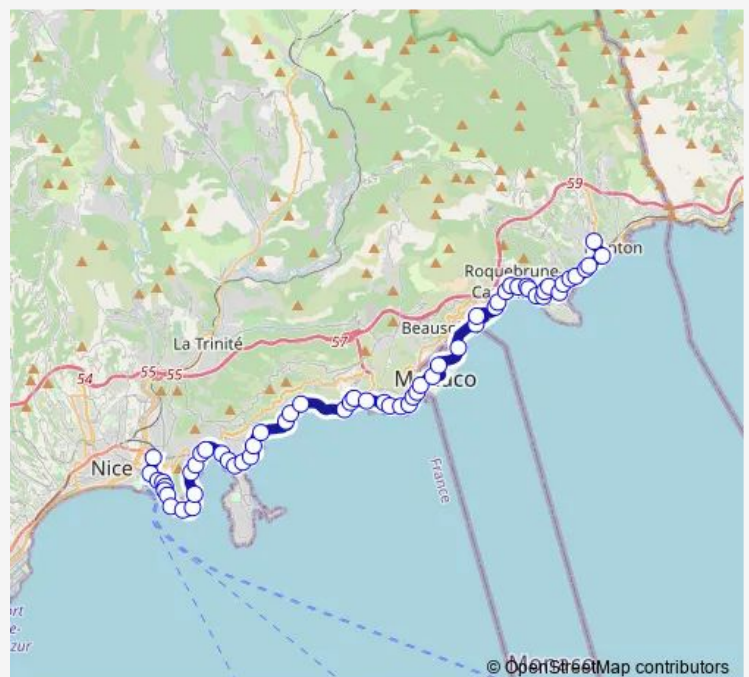

Le Port

Route schedule

square de Normandie — Gare Routiere

Monday 00:45-22:45

Tuesday 00:45-22:45

Wednesday 00:45-22:45

Thursday 00:45-22:45

Friday 00:45-22:45

Saturday 00:45-22:45

Sunday 02:00-22:45

Route info

Direction: square de Normandie

Stops: 60

Trip Duration: 1 hour 11 min

Petite Afrique

David

Cap Roux

Gare SnCF

Cap Estel

Parking-Saint Laurent d Eze

Gianton

Deux Tunnels

Cap d Ail Edmond s

Guillaume Apollinaire