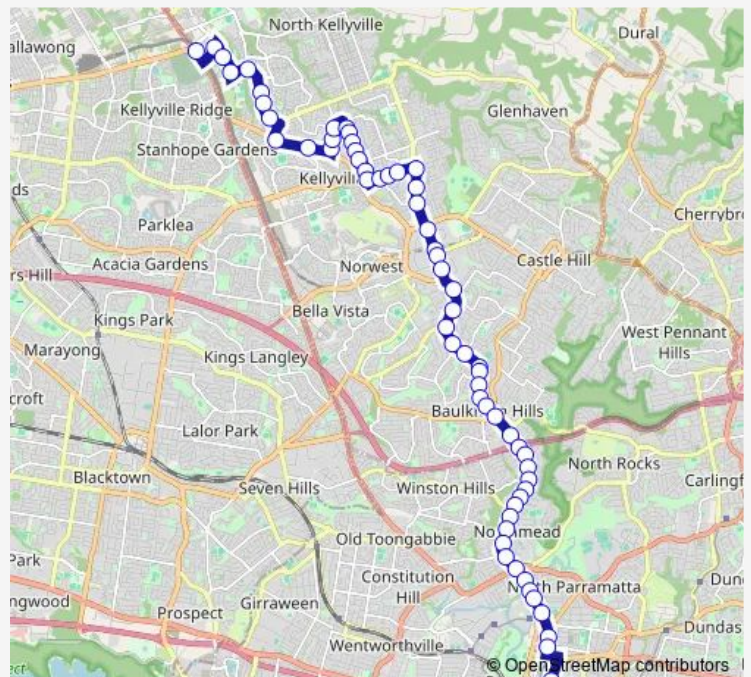

Thursday 04:46-21:57

Friday 04:46-21:57

Saturday 06:30-23:44

Sunday 06:30-21:32

**Route info**

Direction: Rouse Hill Station

Stops: 63

Trip Duration: 1 hour 12 min