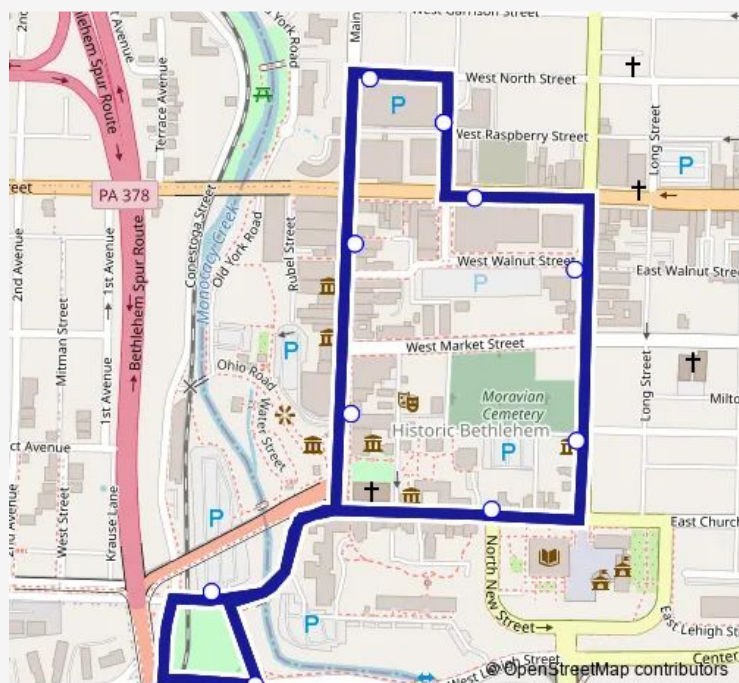

### Direction

BTC - 2 Platform — BTC - 2 Platform

11 stops

[Open route schedule](#)

BTC - 2 Platform

Downtown Bethlehem Eb

New St at Walnut St Sb

New St at Wall St

Moravian Historic District

Spring St

Lehigh St at Sand Island

Main St Bethlehem

Sun Inn

North St Garage

BTC - 2 Platform

### Route schedule

BTC - 2 Platform — BTC - 2 Platform

Monday	06:55-17:43
Tuesday	06:55-17:43
Wednesday	06:55-17:43
Thursday	06:55-17:43
Friday	06:55-20:43
Saturday	09:55-20:43
Sunday	—

### Route info

Direction: BTC - 2 Platform

Stops: 11

Trip Duration: 0 hour 10 min

601 — 601 - Northside Express

601 Bus time schedules and route maps are available in an offline PDF at [busmaps.com](https://busmaps.com). Use the [busmaps.com](https://busmaps.com) website to see live bus times, train schedule or subway schedule, and step-by-step directions for all public transit in Allentown