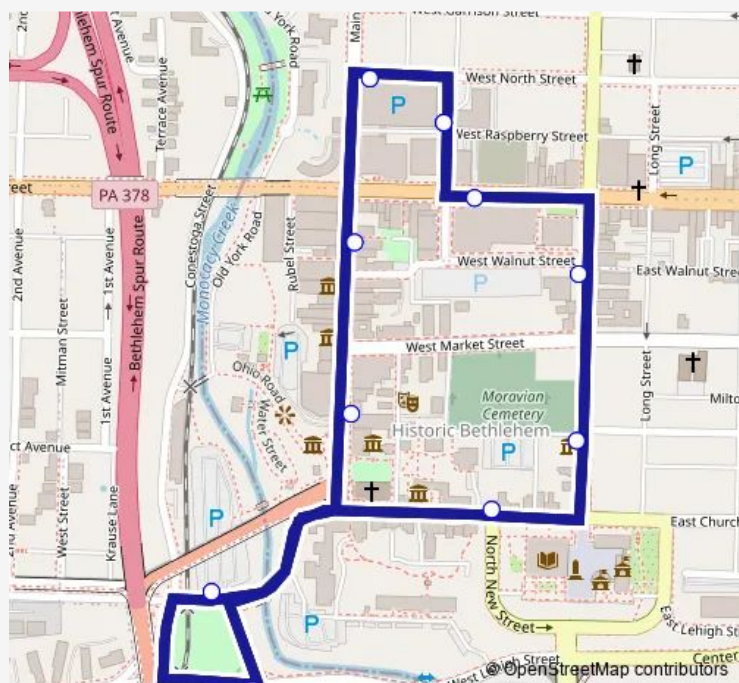

### Direction

BTC - 2 Platform — BTC - 2 Platform

11 stops

[Open route schedule](#)

BTC - 2 Platform

Downtown Bethlehem Eb

New St at Walnut St Sb

New St at Wall St

Moravian Historic District

Spring St

Lehigh St at Sand Island

Main St Bethlehem

Sun Inn

North St Garage

BTC - 2 Platform

### Route schedule

BTC - 2 Platform — BTC - 2 Platform

Monday 06:55-17:43

Tuesday 06:55-17:43

Wednesday 06:55-17:43

Thursday 06:55-17:43

Friday 06:55-17:43

Saturday —

### Route info

Direction: BTC - 2 Platform

Stops: 11

Trip Duration: 0 hour 10 min

601 — 601 - Bethlehem Downtown Shuttle

601 Bus time schedules and route maps are available in an offline PDF at [busmaps.com](https://busmaps.com). Use the [busmaps.com](https://busmaps.com) website to see live bus times, train schedule or subway schedule, and step-by-step directions for all public transit in Allentown