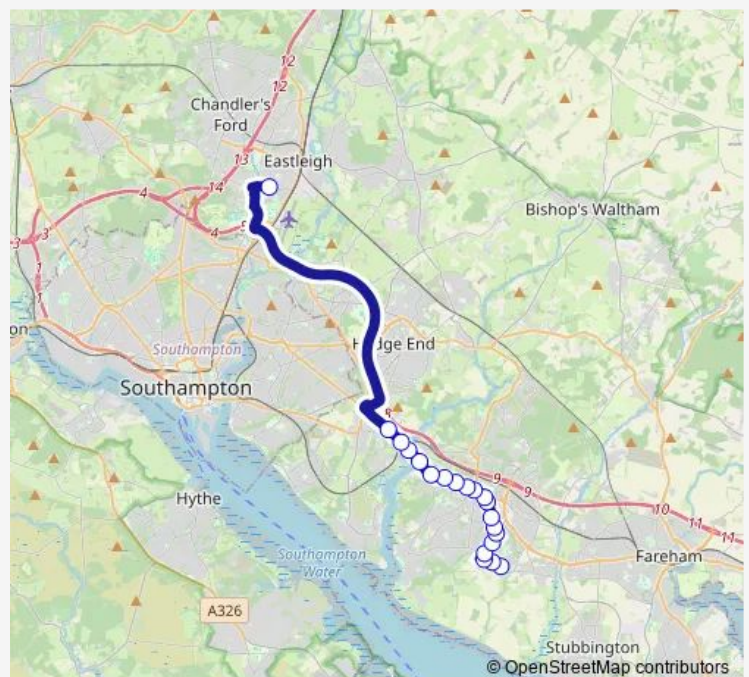

Cold East Way

The Bold Forrester

Sarisbury Green

Swanwick Shore Road

Swanwick Lane

Bursledon Station

Dodwell Lane

Barton Peveril College

### Route schedule

The Farthings — Barton Peveril College

Monday 09:35

Tuesday 07:25

Wednesday 07:25

Thursday 07:25

Friday 07:25

Saturday —

### Route info

Direction: The Farthings

Stops: 20

Trip Duration: 0 hour 40 min

601

601 Bus time schedules and route maps are available in an offline PDF at [busmaps.com](https://busmaps.com). Use the [busmaps.com](https://busmaps.com) website to see live bus times, train schedule or subway schedule, and step-by-step directions for all public transit in Southampton