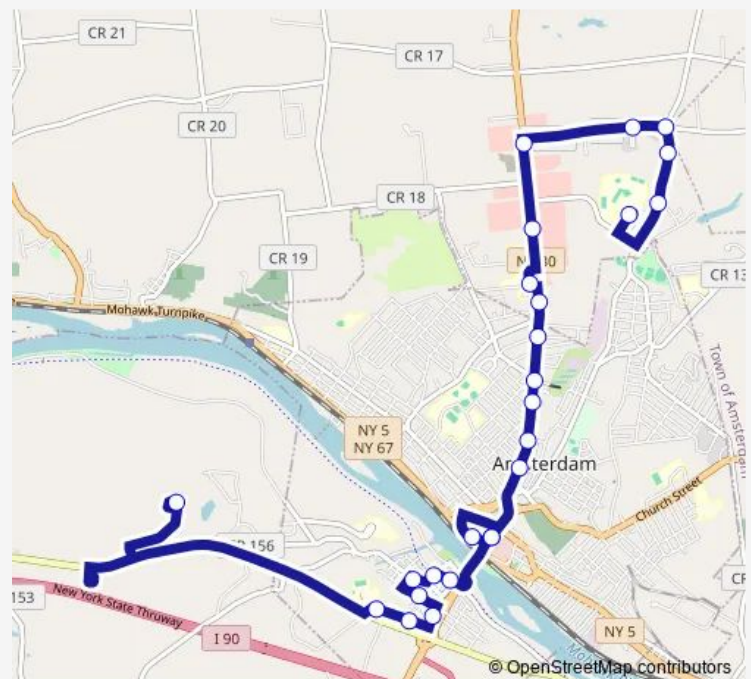

Church St & Federal St - Riverfront Center

Market St & Storrie St

Market St & Meadow St

Market St & Water St

Market St & Beacon Ave

Market St & Valley View Rd

5043 Perth Rd (Autozone)

St Mary's Memorial Campus

Perth Rd & Sanford Farms

Perth Rd & Wallins Corners Rd

Wallins Corners Rd & Cedar Crest Apts

Route schedule

Beech Nut — Amsterdam High School

Monday 04:48-20:44

Tuesday 04:48-20:44

Wednesday 04:48-20:44

Thursday 04:48-20:44

Friday 04:48-20:44

Saturday 09:40-17:40

Sunday —

Route info

Direction: Beech Nut

Stops: 25

Trip Duration: 0 hour 28 min

601 — S. Amsterdam & Route 30

Wallins Corners Rd & Midline Rd

1335 Midline Rd

Midline Rd & Harrower Ln

Amsterdam High School

Direction

Amsterdam High School — Beech Nut

27 stops