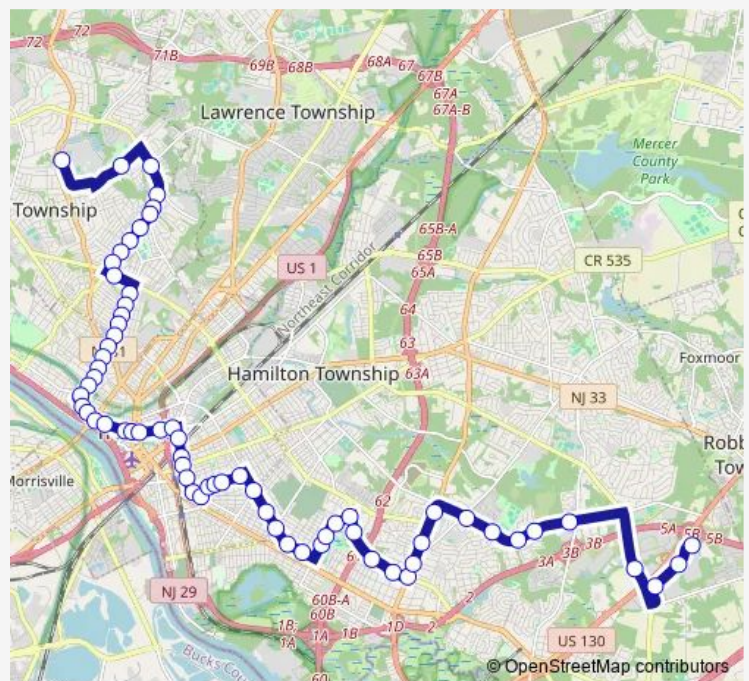

Prospect ST AT Rutherford Ave

Prospect ST AT Bellevue Ave

Route schedule

COLLEGE OF NEW JERSEY — Marketplace Blvd AT Lowes BUS Stop

Monday	05:23-23:15
Tuesday	04:28-23:15
Wednesday	04:28-23:15
Thursday	04:28-23:15
Friday	04:28-23:15
Saturday	05:27-20:55
Sunday	05:25-16:58

Route info

Direction: COLLEGE OF NEW JERSEY

Stops: 66

Trip Duration: 1 hour 2 min

Prospect ST AT Spring St

W State ST 161'S OF Perdicaris Pl.

W State ST AT Rutgers Pl

W State ST AT Calhoun St

W State ST AT Green Pl

W State ST AT Barrack St

W State ST AT S Warren St

E STATE ST AT S BROAD ST

E State ST AT S. Stockton St

E STATE ST AT CARROLL ST

S Clinton AVE AT Barlow St

South Clinton AVE AT Tyler St

South Clinton AVE AT Hamilton Ave

South Clinton AVE AT Elmer St

SOUTH CLINTON AVE AT DYE ST

South Clinton AVE AT Roebling Ave

ROEBLING AVE AT WHITTAKER AVE

ROEBLING AVE AT CHESTNUT AVE

Roebling AVE AT Division St