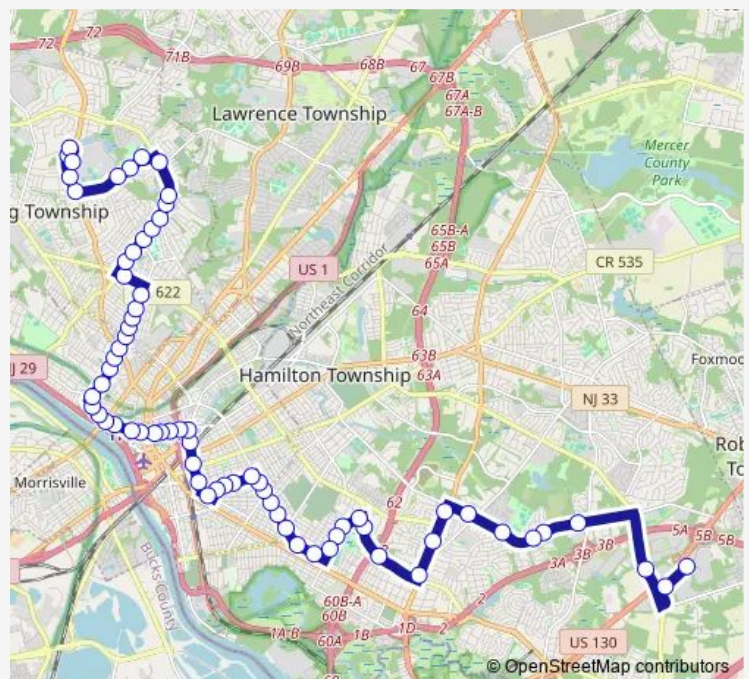

Prospect ST AT Rutherford Ave

Prospect ST AT Bellevue Ave

Route schedule

College OF NEW Jersey — Marketplace Blvd AT Lowes BUS Stop

Monday	05:23-23:15
Tuesday	05:23-23:15
Wednesday	05:23-23:15
Thursday	05:23-23:15
Friday	05:23-23:15
Saturday	05:27-20:55
Sunday	05:25-16:58

Route info

Direction: College OF NEW Jersey

Stops: 66

Trip Duration: 0 hour 57 min

Prospect ST AT Spring St

W State ST 161'S OF Perdicaris Pl.

W State ST AT Rutgers Pl

W State ST AT Calhoun St

W State ST AT Green Pl

W State ST AT Barrack St

W State ST AT S Warren St

E State ST AT S Broad St

E State ST AT S. Stockton St

E State ST AT Carroll St

S Clinton AVE AT Barlow St

South Clinton AVE AT Tyler St

South Clinton AVE AT Hamilton Ave

South Clinton AVE AT Elmer St

South Clinton AVE AT DYE St

South Clinton AVE AT Roebling Ave

Roebling AVE AT Whittaker Ave

Roebling AVE AT Chestnut Ave

Roebling AVE AT Division St