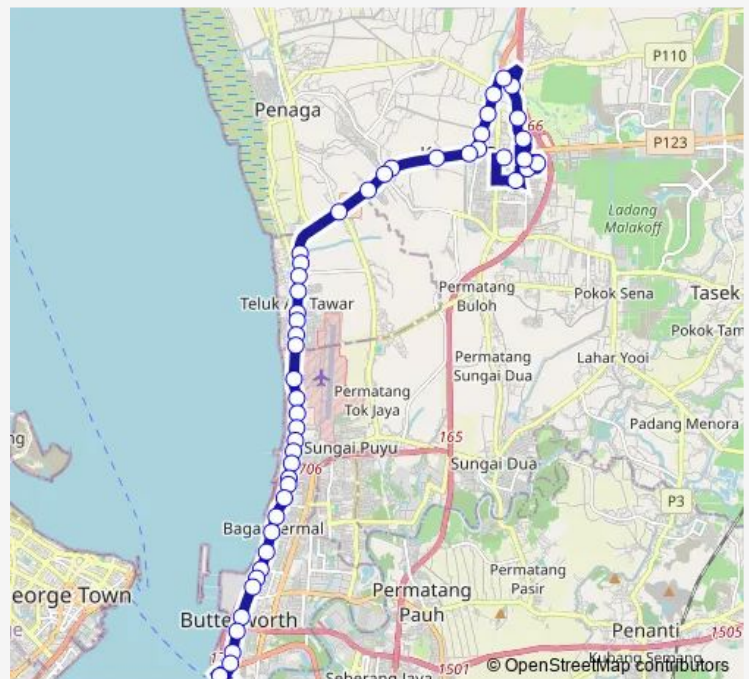

Permatang Binjal

Taman Air Tawar Indah

Taman Air Tawar Indah 2

Route schedule

Kompleks Dato Kailan — (M1) Penang Sentral

Monday 06:00-22:05

Tuesday 06:00-22:05

Wednesday 06:00-22:05

Thursday 06:00-22:05

Friday 06:00-22:10

Saturday 06:10-21:00

Sunday 06:10-21:00

Route info

Direction: Kompleks Dato Kailan

Stops: 48

Trip Duration: 0 hour 55 min