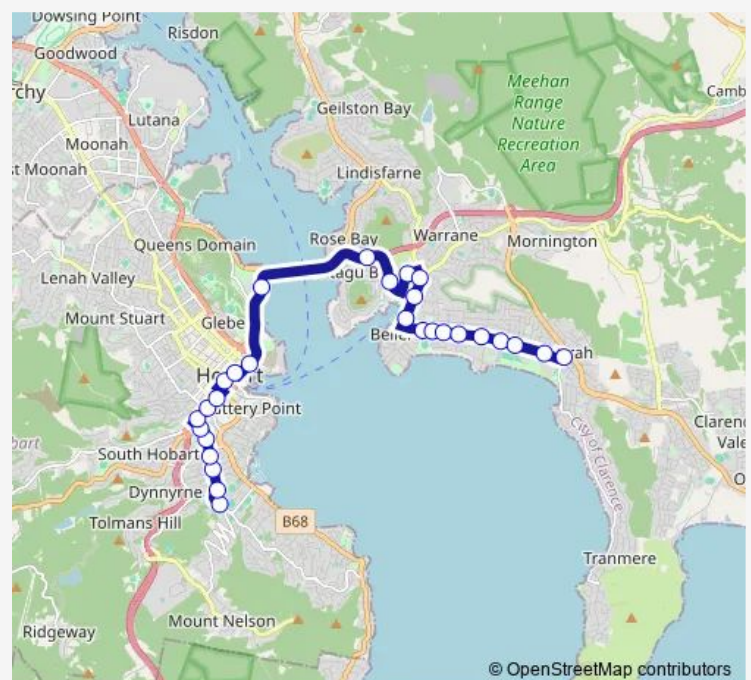

Hobart City Interchange Stop A3

Stop 1, Macquarie St past Campbell St

Stop 2, Tasman Hwy (Govt. House)

Stop 3, Rosny Hill Rd opposite Sports Centre

Stop 4, Rosny Hill Rd opp. Rosny College

Rosny Park Interchange Stop A

Monday 08:06-18:37

Tuesday 08:06-18:37

Wednesday 08:06-18:37

Thursday 08:06-18:37

Friday 07:07-18:37

Saturday —

Sunday —

Route info

Direction: Stop 12, University Terminus

Stops: 28

Trip Duration: 0 hour 31 min

601

Stop 11, No.86 Clarence St

Stop 12, No.114 Clarence St

Stop 13, No.164 Clarence St

Stop 14, No.200 Clarence St

Stop 1, Liverpool St outside Menzies Centre

Hobart City Interchange Stop D3

Stop 3, No.36 Davey St

Stop 6, No.94 Davey Street (Anglesea Barracks)

Stop 7, No.142-146 Davey St (St Anns)

Stop 8, No.5 Antill St